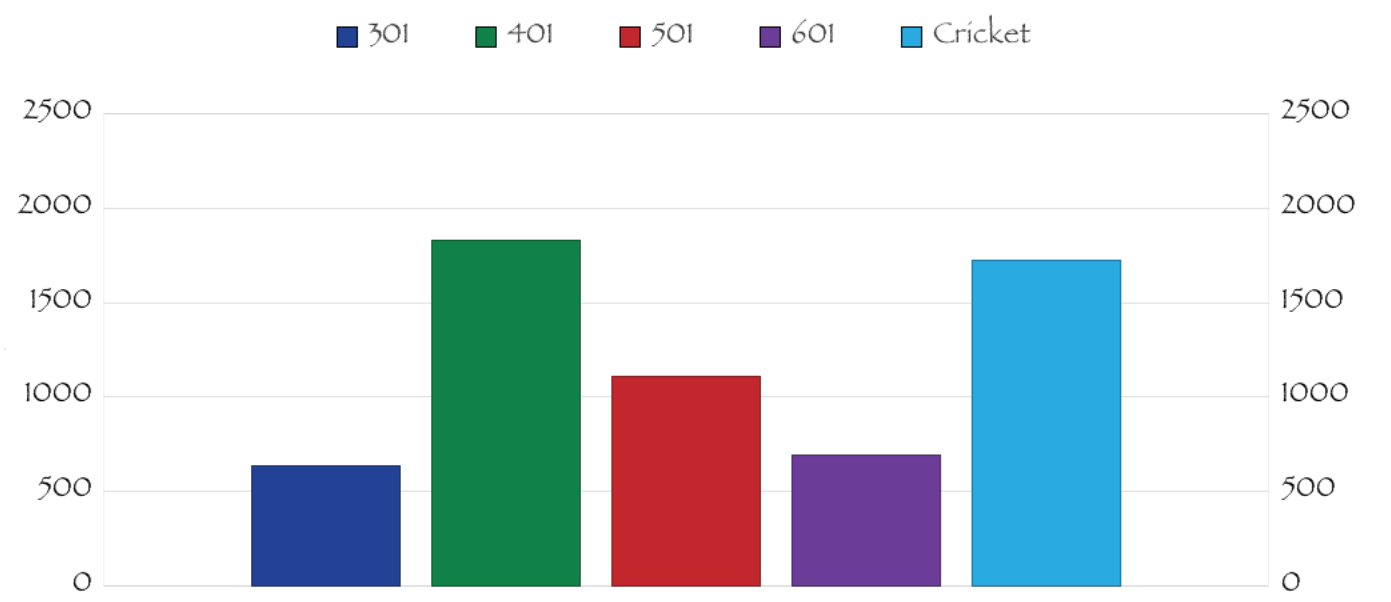

Total Allstars by Game Type