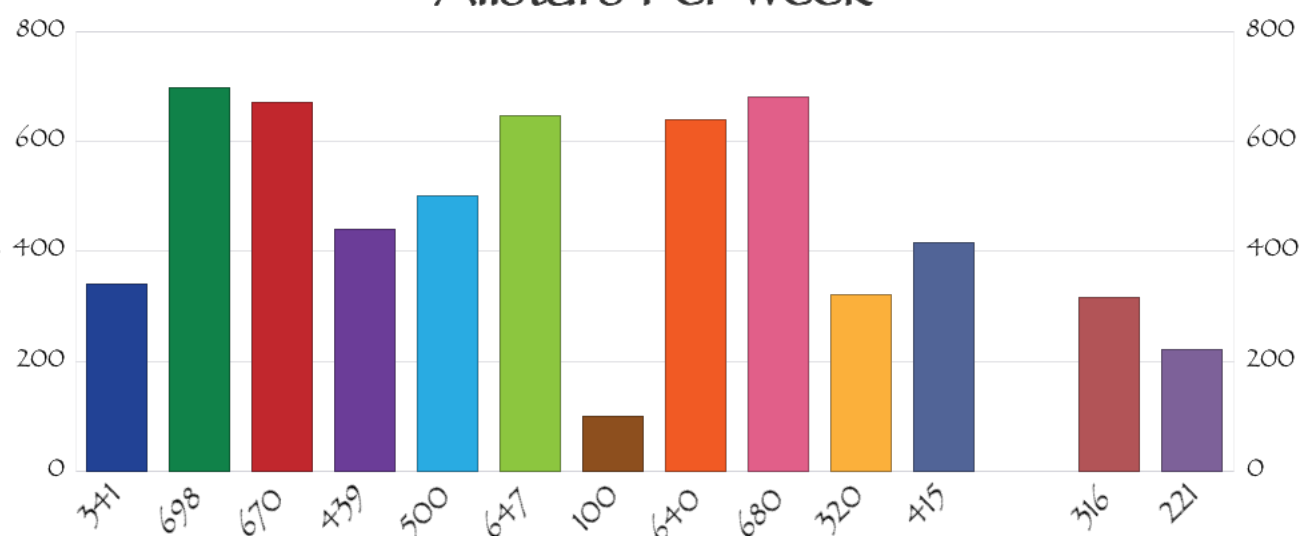

Allstars Per Week