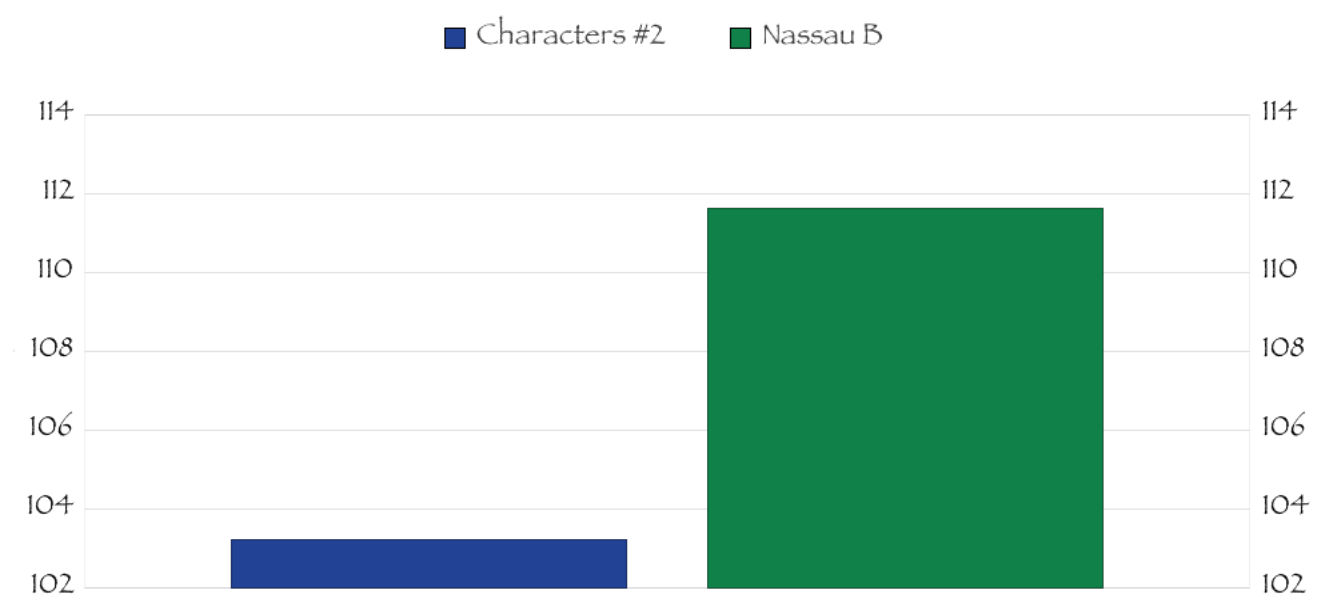

Average Allstars per Player per Night