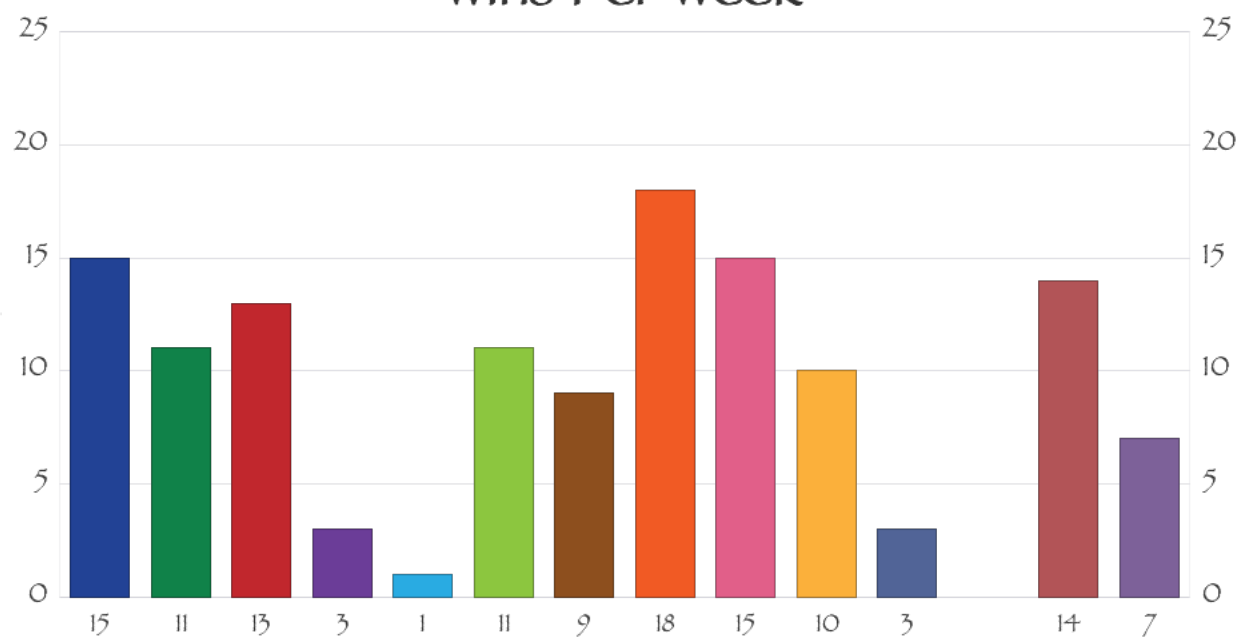

All Cricket Games				
Overall	With Advantage	Without Advantage	Home	Away
43 - 61	26 - 26	17 - 35	21 - 27	22 - 34
41.3%	50.0%	32.7%	43.8%	39.3%
1720	720	1000	880	840
Avg. Allstar	Breakdown of High Rounds			
16.5	R6	R7	R8	R9
In Wins / In Losses	3	2	0	0
25.6 / 10.2	C3+Trip's		C4+Trip's	
	0		260	

All '01 Games				
Overall	With Advantage	Without Advantage	Home	Away
87 - 82	44 - 39	43 - 43	44 - 34	43 - 48
51.5%	53.0%	50.0%	56.4%	47.3%
4267	2344	1923	1633	2634
Avg. Allstar	Breakdown of High Rounds			
	95 - 99	100 - 119	120 - 139	140 - 159
	11	18	9	1
	Best Checkout		Best Open	
			99	

### Wins Per Week