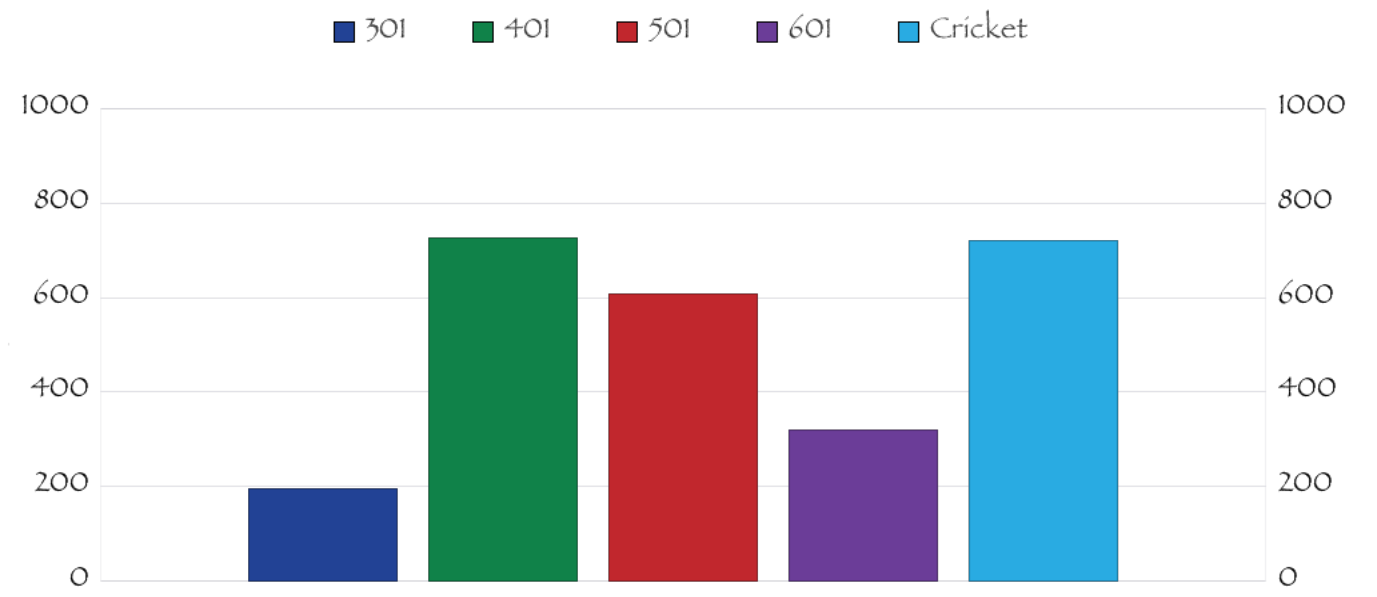

Team Profile for:

CJ Wellington's #2

Nassau C - Fall 2011

Wins Per Week

Total Allstars by Game Type

Allstars Per Week

Average Allstars per Player per Night

Allstars by Player

Wins by Player

MVP Points by Player