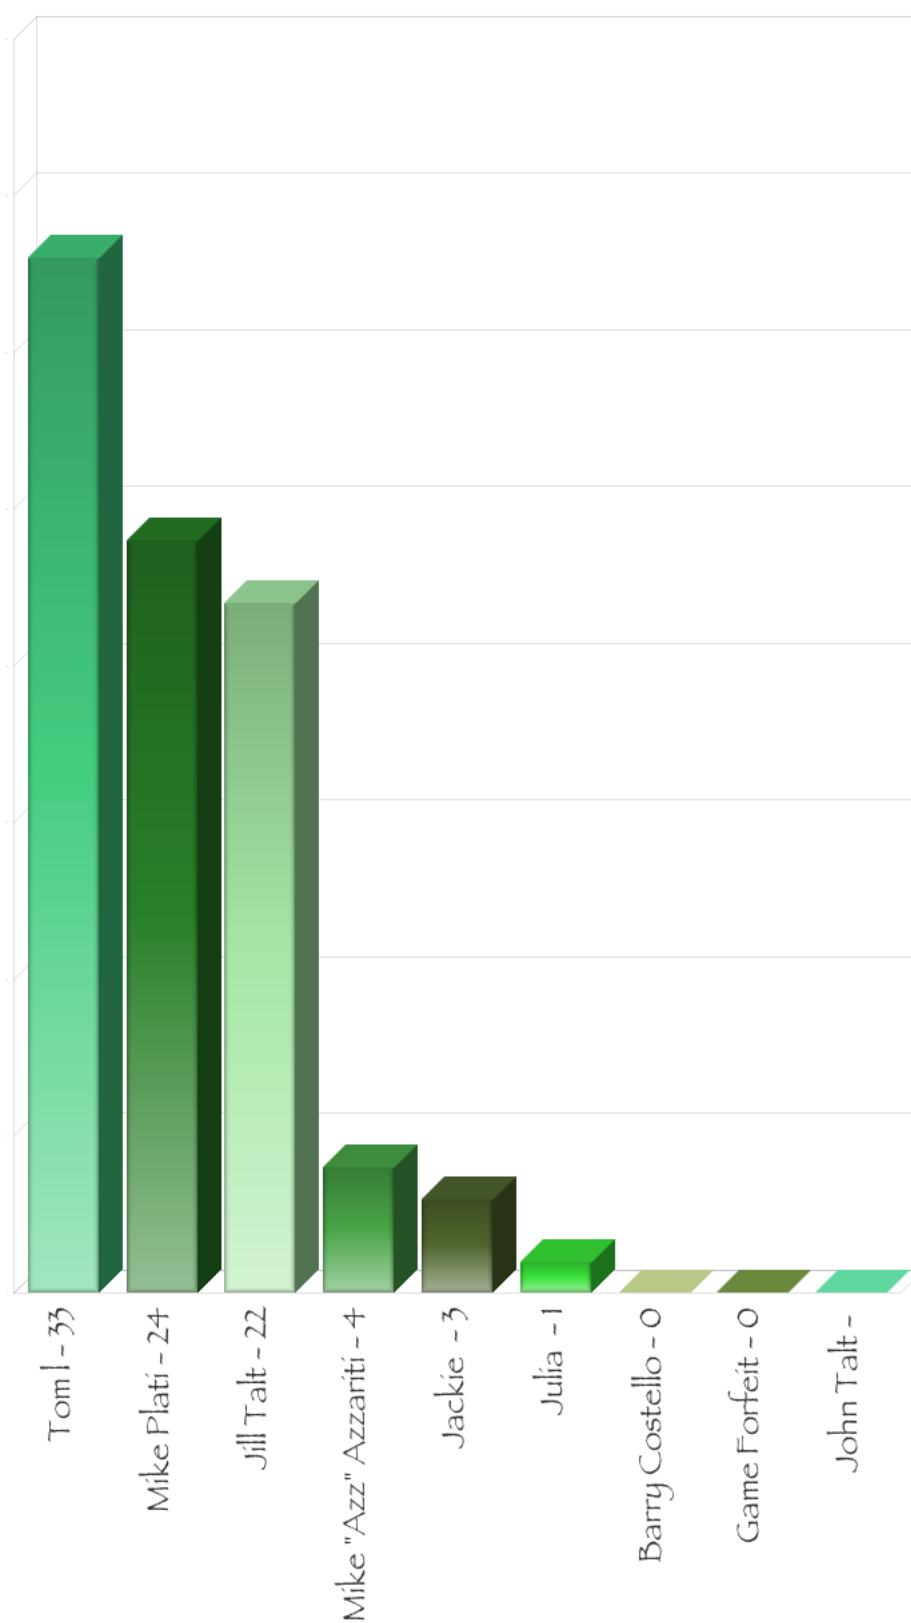

Team Profile for:

CJ Wellington's #2

Nassau C - Fall 2011

Wins Per Week

Total Allstars by Game Type

Allstars Per Week

Average Allstars per Player per Night

Allstars by Player

Wins by Player

MVP Points by Player