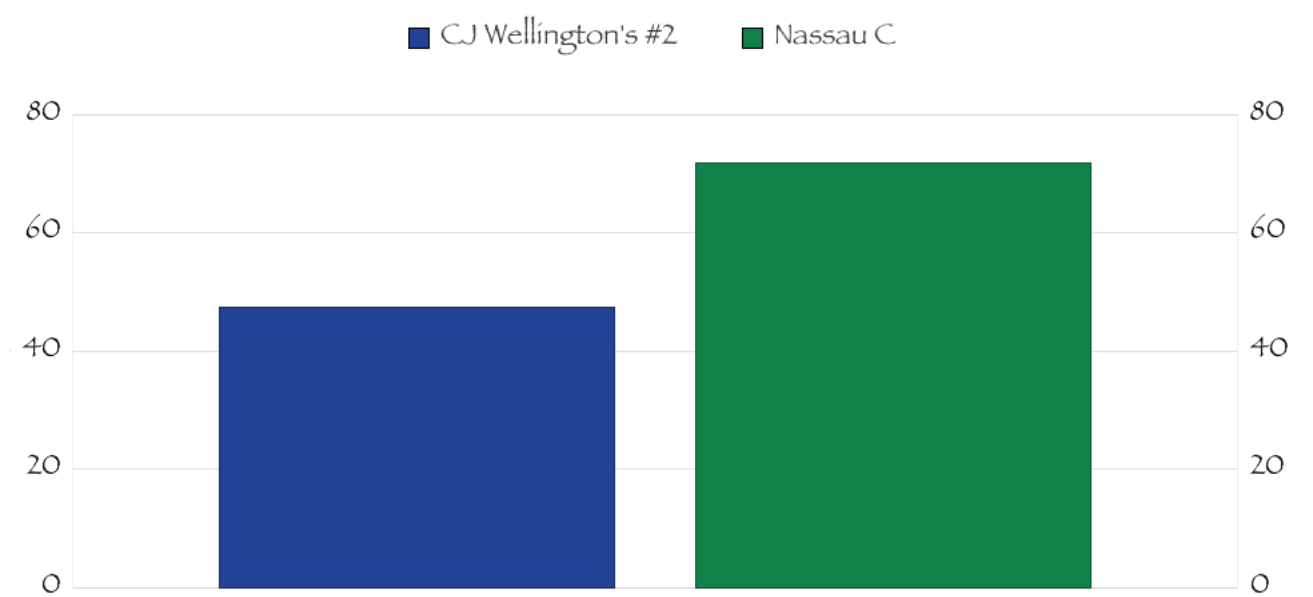

Team Profile for:

CJ Wellington's #2

Nassau C - Fall 2011

Wins Per Week

Total Allstars by Game Type

Allstars Per Week

Average Allstars per Player per Night

Allstars by Player

Wins by Player

MVP Points by Player