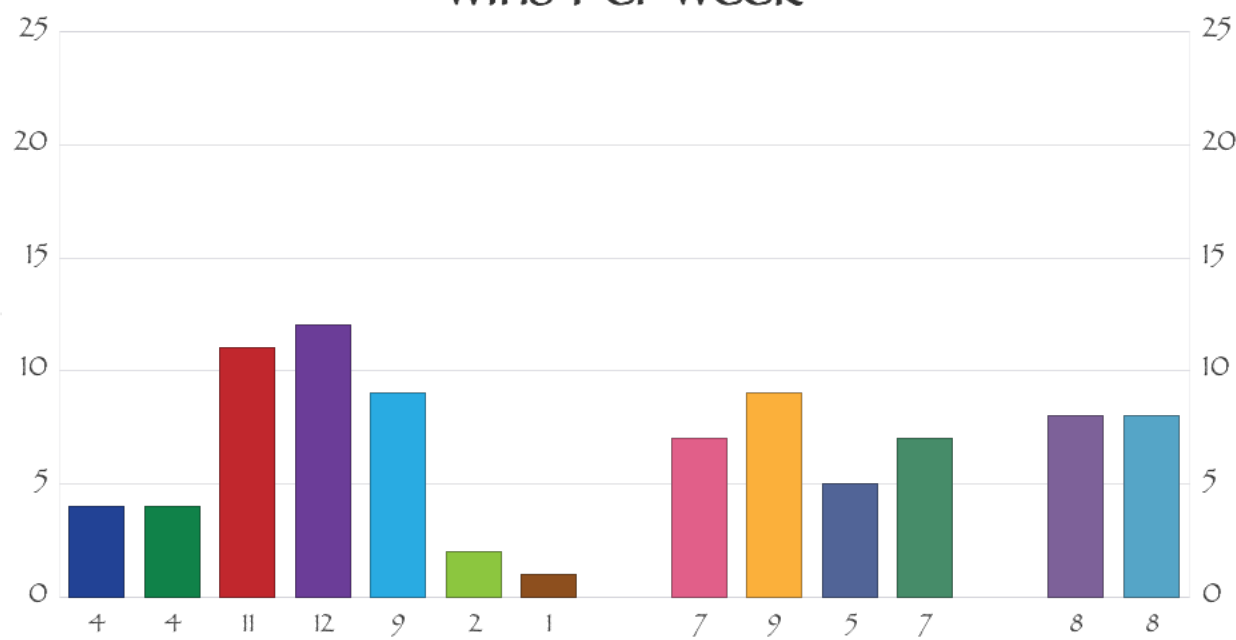

Team Profile for:

CJ Wellington's #2

Nassau C - Fall 2011

Wins Per Week