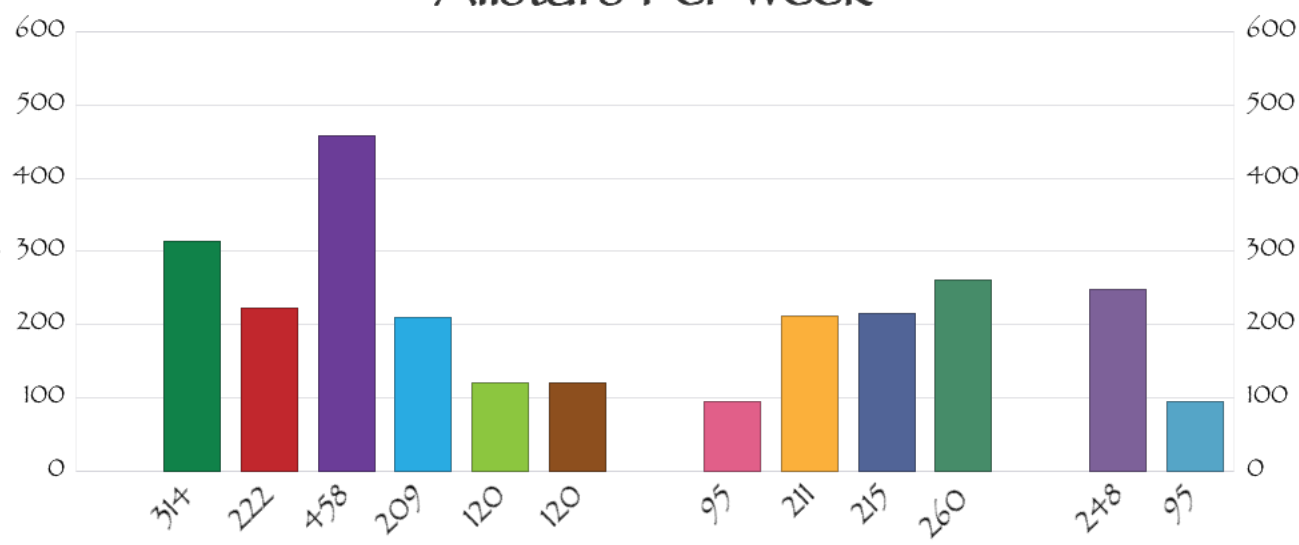

All '01 Games

Overall	With Advantage	Without Advantage	Home	Away			
71 - 98 42.0% 1847	35 - 51 40.7% 1054	36 - 47 43.4% 793	38 - 53 41.8% 716	33 - 45 42.3% 1131			
Breakdown of High Rounds							
	95-99	100-119	120-139	140-159	160-179	171s	180's
	8	5	2	1	1	0	0
	Best Checkout			Best Open			
				100			

Team Profile for:

CJ Wellington's #2

Nassau C - Fall 2011

Wins Per Week

Total Allstars by Game Type

Allstars Per Week

Average Allstars per Player per Night

Allstars by Player

Wins by Player

MVP Points by Player