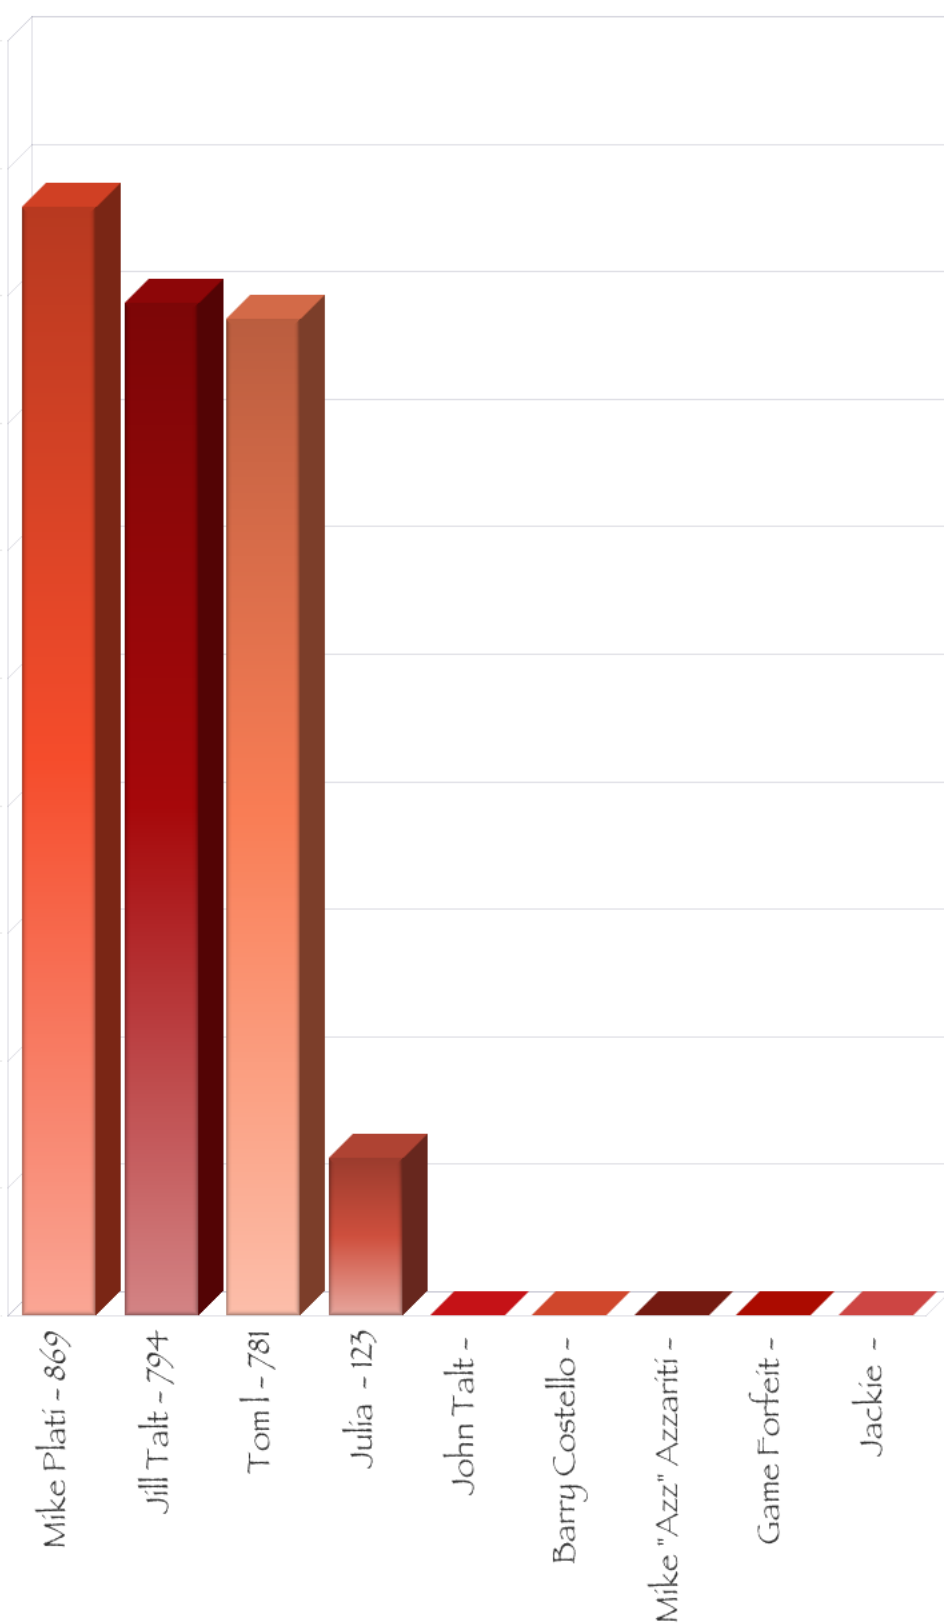

Wins by Player

MVP Points by Player