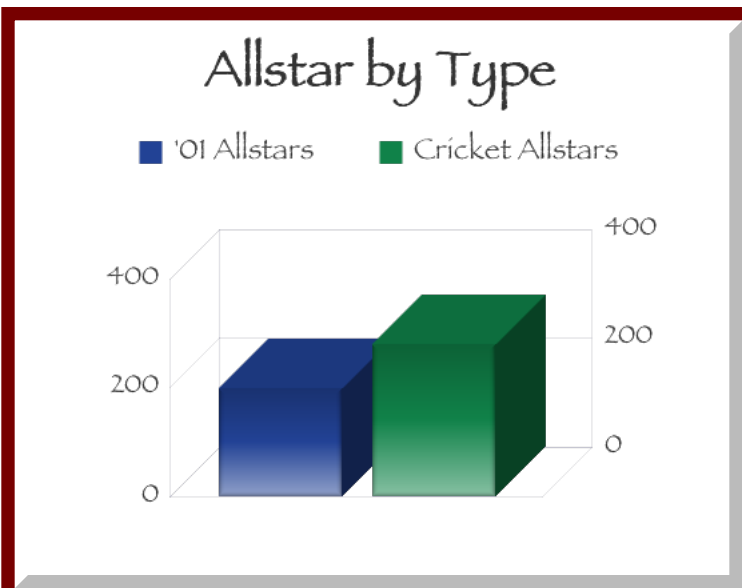

Player Profile for:

Warren Terry

Nassau A - Pitz Stop

Fall 2011

MVP Points
1535.6

Overall Record
11 - 6
64.7%

Home Record
7 - 4
63.6%

Record w/Advantage
6 - 2
75.0%

'01 Record
6 - 2
75.0%

Individual Games
6 - 4
60.0%

Away Record
4 - 2
66.7%

Record w/o Advantage
5 - 4
55.6%

Cricket Record
5 - 4
55.6%

Highest Checkout

Best Allstar Night
140

'01 Allstar Breakdown

95-99	100-119	120-139	140-159	160-177	171	180
0	2	0	0	0	0	0

'01 Allstar Total
200

Highest Open

Avg. Allstar Night
96.0

Cricket Allstar Breakdown

C3	C4	C5	C6	R6	R7	R8	R9	C3+Trip	C4+Trip
0	0	0	0	0	2	0	0	0	0

Cricket Allstar Total
280

Detailed Stats per Game Type

301 Game Stats

Overall	With Advantage	Without Advantage	Home	Away
2 - 1 66.7%	1 - 0 100.0%	1 - 1 50.0%	1 - 1 50.0%	1 - 0 100.0%
100	0	100	0	100

Average: 0.0
In Wins / In Losses: 0.0 / 0.0

Breakdown of High Rounds

95-99	100-119	120-139	140-159	160-179	171s	180s
0	1	0	0	0	0	0

Best Game: 0, Best Checkout: 0, Best Open: 0

401 Game Stats

Overall	With Advantage	Without Advantage	Home	Away
0 - 1 0.0%	0 - 0 0.0%	0 - 1 0.0%	0 - 1 0.0%	0 - 0 0.0%
0	0	0	0	0

Average: 0.0
In Wins / In Losses: 0.0 / 0.0

Breakdown of High Rounds

95-99	100-119	120-139	140-159	160-179	171s	180s
0	0	0	0	0	0	0

Best Game: 0, Best Checkout: 0, Best Open: 0

501 Game Stats

Overall	With Advantage	Without Advantage	Home	Away
2 - 0 100.0%	2 - 0 100.0%	0 - 0 0.0%	2 - 0 100.0%	0 - 0 0.0%
0	0	0	0	0

Average: 0.0
In Wins / In Losses: 0.0 / 0.0

Breakdown of High Rounds

95-99	100-119	120-139	140-159	160-179	171s	180s
0	0	0	0	0	0	0

Best Game: 0, Best Checkout: 0, Best Open: 0

601 Game Stats

Overall	With Advantage	Without Advantage	Home	Away
2 - 0 100.0%	1 - 0 100.0%	1 - 0 100.0%	1 - 0 100.0%	1 - 0 100.0%
100	100	0	100	0

Average: 0.0
In Wins / In Losses: 0.0 / 0.0

Breakdown of High Rounds

95-99	100-119	120-139	140-159	160-179	171s	180s
0	1	0	0	0	0	0

Best Game: 0, Best Checkout: 0, Best Open: 0