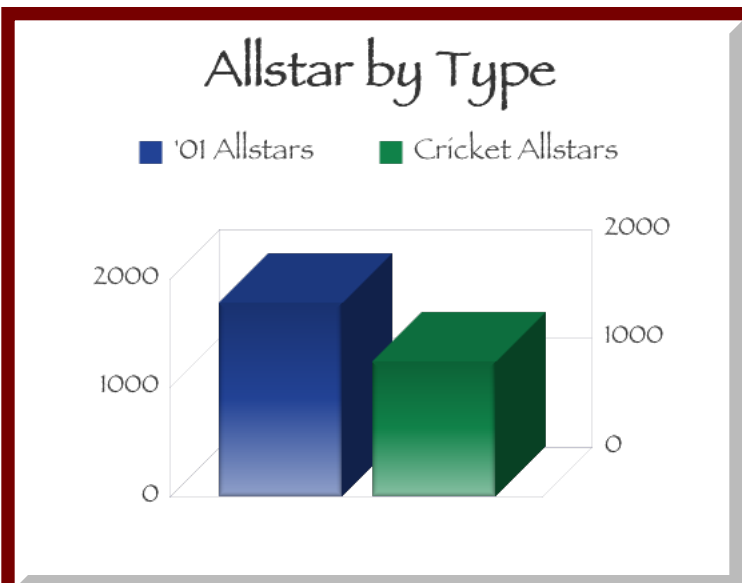

Player Profile for:

Tommy Dunstatter

Nassau A - Pitz Stop

Fall 2011

MVP Points
6870.8

Overall Record
41 ~ 16
71.9%

Home Record
26 ~ 9
74.3%

Record w/Advantage
26 ~ 8
76.5%

'01 Record
24 ~ 10
70.6%

Individual Games
15 ~ 3
83.3%

Away Record
15 ~ 7
68.2%

Record w/o Advantage
15 ~ 8
65.2%

Cricket Record
17 ~ 6
73.9%

Highest Checkout

Best Allstar Night
532

'01 Allstar Breakdown

95-99	100-119	120-139	140-159	160-177	171	180
2	13	1	1	0	0	0

'01 Allstar Total
1778

Highest Open

Avg. Allstar Night
274.4

Cricket Allstar Breakdown

C3	C4	C5	C6	R6	R7	R8	R9	C3+Trip	C4+Trip
2	0	0	0	1	5	0	1	0	0

Cricket Allstar Total
1240

Detailed Stats per Game Type

301 Game Stats

Overall	With Advantage	Without Advantage	Home	Away
0 - 0 0.0%	0 - 0 0.0%	0 - 0 0.0%	0 - 0 0.0%	0 - 0 0.0%
0	0	0	0	0

Average	Breakdown of High Rounds						
0.0	95-99	100-119	120-139	140-159	160-179	171's	180's
0.0	0	0	0	0	0	0	0
0.0 / 0.0	Best Game		Best Checkout		Best Open		
	0		0		0		

401 Game Stats

Overall	With Advantage	Without Advantage	Home	Away
8 - 3 72.7%	5 - 1 83.3%	3 - 2 60.0%	5 - 2 71.4%	3 - 1 75.0%
755	400	355	555	200

Average	Breakdown of High Rounds						
0.0	95-99	100-119	120-139	140-159	160-179	171's	180's
0.0	0	6	0	1	0	0	0
0.0 / 0.0	Best Game		Best Checkout		Best Open		
	0		0		0		

501 Game Stats

Overall	With Advantage	Without Advantage	Home	Away
8 - 4 66.7%	2 - 3 40.0%	6 - 1 85.7%	5 - 2 71.4%	3 - 2 60.0%
528	0	528	332	196

Average	Breakdown of High Rounds						
0.0	95-99	100-119	120-139	140-159	160-179	171's	180's
0.0	1	3	1	0	0	0	0
0.0 / 0.0	Best Game		Best Checkout		Best Open		
	0		0		0		

601 Game Stats

Overall	With Advantage	Without Advantage	Home	Away
8 - 3 72.7%	5 - 2 71.4%	3 - 1 75.0%	5 - 2 71.4%	3 - 1 75.0%
495	295	200	295	200

Average	Breakdown of High Rounds						
0.0	95-99	100-119	120-139	140-159	160-179	171's	180's
0.0	1	4	0	0	0	0	0
0.0 / 0.0	Best Game		Best Checkout		Best Open		
	0		0		0