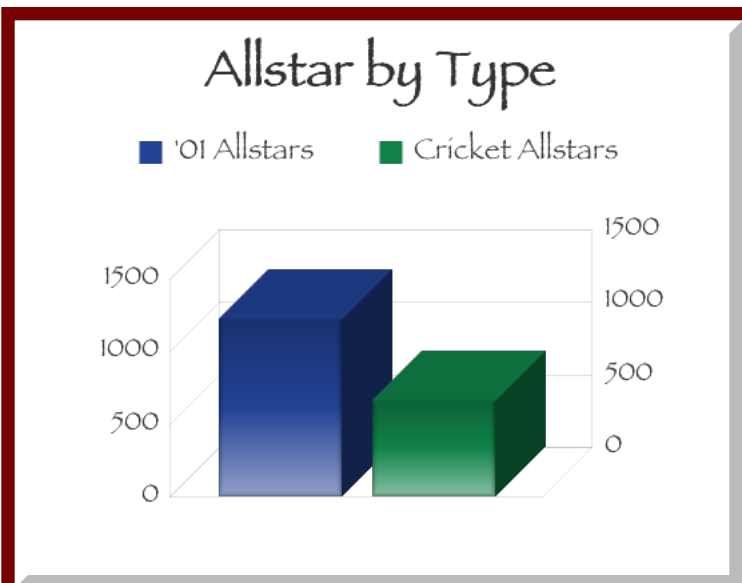

Player Profile for:

Tom Fagan

Nassau B - Quarter Mile
Fall 2011

MVP Points
5737.1

Overall Record
39 - 17
69.6%

Home Record
22 - 9
71.0%

Record w/Advantage
24 - 3
88.9%

'01 Record
20 - 12
62.5%

Individual Games
14 - 9
60.9%

Away Record
17 - 8
68.0%

Record w/o Advantage
15 - 14
51.7%

Cricket Record
19 - 5
79.2%

Highest Checkout
139

Best Allstar Night
347

'01 Allstar Breakdown

95-99	100-119	120-139	140-159	160-177	171	180
1	7	3	0	0	0	0

'01 Allstar Total
1224

Highest Open

Avg. Allstar Night
157.0

Cricket Allstar Breakdown

C3	C4	C5	C6	R6	R7	R8	R9	C3+ Trip	C4+ Trip
2	1	0	0	0	2	0	0	0	0

Cricket Allstar Total
660

Detailed Stats per Game Type

301 Game Stats

Overall	With Advantage	Without Advantage	Home	Away
1 - 3 25.0%	0 - 0 0.0%	1 - 3 25.0%	1 - 1 50.0%	0 - 2 0.0%
0	0	0	0	0

Average	Breakdown of High Rounds						
0.0	95-99	100-119	120-139	140-159	160-179	171's	180's
In Wins / In Losses	0	0	0	0	0	0	0
0.0 / 0.0	Best Game		Best Checkout		Best Open		
	0		0		0		

401 Game Stats

Overall	With Advantage	Without Advantage	Home	Away
6 - 4 60.0%	4 - 1 80.0%	2 - 3 40.0%	4 - 2 66.7%	2 - 2 50.0%
653	414	239	414	239

Average	Breakdown of High Rounds						
0.0	95-99	100-119	120-139	140-159	160-179	171's	180's
In Wins / In Losses	1	4	1	0	0	0	0
0.0 / 0.0	Best Game		Best Checkout		Best Open		
	0		139		0		

501 Game Stats

Overall	With Advantage	Without Advantage	Home	Away
7 - 2 77.8%	5 - 1 83.3%	2 - 1 66.7%	2 - 2 50.0%	5 - 0 100.0%
239	239	0	0	239

Average	Breakdown of High Rounds						
0.0	95-99	100-119	120-139	140-159	160-179	171's	180's
In Wins / In Losses	0	1	1	0	0	0	0
0.0 / 0.0	Best Game		Best Checkout		Best Open		
	0		0		0		

601 Game Stats

Overall	With Advantage	Without Advantage	Home	Away
6 - 3 66.7%	4 - 1 80.0%	2 - 2 50.0%	4 - 1 80.0%	2 - 2 50.0%
332	332	0	332	0

Average	Breakdown of High Rounds						
0.0	95-99	100-119	120-139	140-159	160-179	171's	180's
In Wins / In Losses	0	2	1	0	0	0	0
0.0 / 0.0	Best Game		Best Checkout		Best Open		
	0		0		0