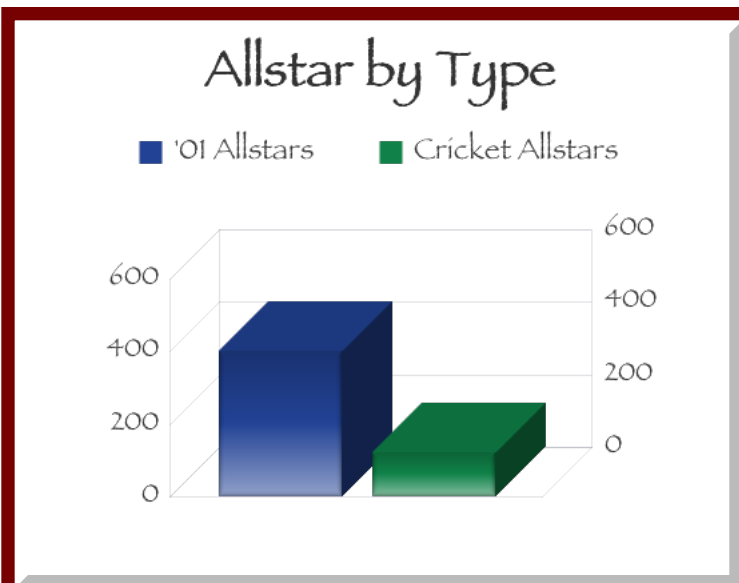

Player Profile for:

Tim Harness, Jr.

Nassau B - CJ Wellington's #1

Fall 2011

MVP Points
1390.0

Overall Record
9 - 3
75.0%

Home Record
4 - 2
66.7%

Record w/Advantage
6 - 1
85.7%

'01 Record
7 - 1
87.5%

Individual Games
4 - 0
100.0%

Away Record
5 - 1
83.3%

Record w/o Advantage
3 - 2
60.0%

Cricket Record
2 - 2
50.0%

Highest Checkout

Best Allstar Night
300

'01 Allstar Breakdown

95-99	100-119	120-139	140-159	160-177	171	180
0	4	0	0	0	0	0

'01 Allstar Total
400

Highest Open

Avg. Allstar Night
260.0

Cricket Allstar Breakdown

C3	C4	C5	C6	R6	R7	R8	R9	C3+Trip	C4+Trip
1	0	0	0	0	0	0	0	0	0

Cricket Allstar Total
120

Detailed Stats per Game Type

301 Game Stats

Overall	With Advantage	Without Advantage	Home	Away			
2 - 0 100.0% 200	1 - 0 100.0% 100	1 - 0 100.0% 100	1 - 0 100.0% 100	1 - 0 100.0% 100			
Average 0.0 In Wins / In Losses 0.0 / 0.0	Breakdown of High Rounds						
	95-99	100-119	120-139	140-159	160-179	171's	180's
	0	2	0	0	0	0	0
	Best Game		Best Checkout		Best Open		
			0		0		

401 Game Stats

Overall	With Advantage	Without Advantage	Home	Away			
2 - 0 100.0% 100	1 - 0 100.0% 100	1 - 0 100.0% 0	1 - 0 100.0% 100	1 - 0 100.0% 0			
Average 0.0 In Wins / In Losses 0.0 / 0.0	Breakdown of High Rounds						
	95-99	100-119	120-139	140-159	160-179	171's	180's
	0	1	0	0	0	0	0
	Best Game		Best Checkout		Best Open		
			0		0		

501 Game Stats

Overall	With Advantage	Without Advantage	Home	Away			
2 - 0 100.0% 0	2 - 0 100.0% 0	0 - 0 0.0% 0	1 - 0 100.0% 0	1 - 0 100.0% 0			
Average 0.0 In Wins / In Losses 0.0 / 0.0	Breakdown of High Rounds						
	95-99	100-119	120-139	140-159	160-179	171's	180's
	0	0	0	0	0	0	0
	Best Game		Best Checkout		Best Open		
			0		0		

601 Game Stats

Overall	With Advantage	Without Advantage	Home	Away			
1 - 1 50.0% 100	0 - 1 0.0% 100	1 - 0 100.0% 0	0 - 1 0.0% 100	1 - 0 100.0% 0			
Average 0.0 In Wins / In Losses 0.0 / 0.0	Breakdown of High Rounds						
	95-99	100-119	120-139	140-159	160-179	171's	180's
	0	1	0	0	0	0	0
	Best Game		Best Checkout		Best Open		
			0		0