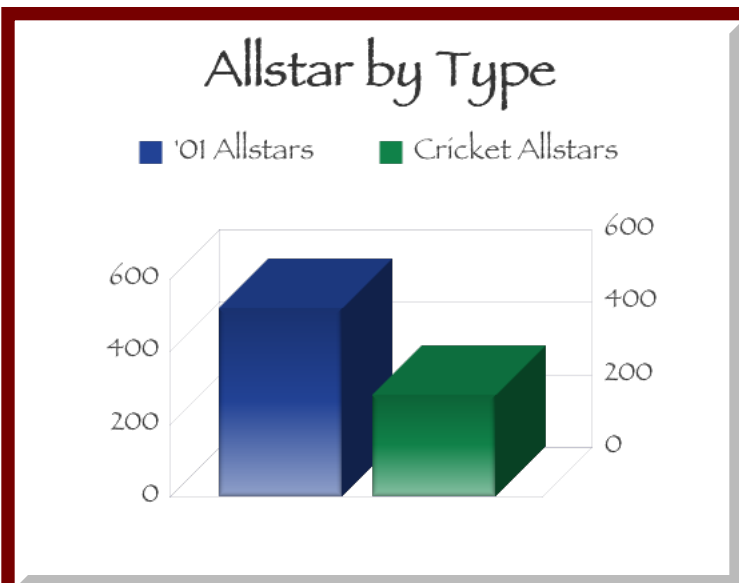

Player Profile for:

Pete Foltmer

Nassau C - Murphs

Fall 2011

MVP Points
3690.1

Overall Record
29 - 12
70.7%

Home Record
20 - 5
80.0%

Record w/Advantage
17 - 4
81.0%

'01 Record
15 - 9
62.5%

Individual Games
16 - 7
69.6%

Away Record
9 - 7
56.3%

Record w/o Advantage
12 - 8
60.0%

Cricket Record
14 - 3
82.4%

Highest Checkout

Best Allstar Night
257

'01 Allstar Breakdown

95-99	100-119	120-139	140-159	160-177	171	180
3	2	0	0	0	0	0

'01 Allstar Total
519

Highest Open

Avg. Allstar Night
88.8

Cricket Allstar Breakdown

C3	C4	C5	C6	R6	R7	R8	R9	C3+Trip	C4+Trip
0	0	0	0	0	2	0	0	0	0

Cricket Allstar Total
280

Detailed Stats per Game Type

301 Game Stats

Overall	With Advantage	Without Advantage	Home	Away
4 - 3 57.1%	3 - 0 100.0%	1 - 3 25.0%	3 - 1 75.0%	1 - 2 33.3%
98	0	98	98	0

Average	Breakdown of High Rounds						
0.0	95-99	100-119	120-139	140-159	160-179	171's	180's
In Wins / In Losses	1	0	0	0	0	0	0
0.0 / 0.0	Best Game	Best Checkout	Best Open				
		0	0				

401 Game Stats

Overall	With Advantage	Without Advantage	Home	Away
5 - 2 71.4%	2 - 2 50.0%	3 - 0 100.0%	4 - 0 100.0%	1 - 2 33.3%
95	95	0	0	95

Average	Breakdown of High Rounds						
0.0	95-99	100-119	120-139	140-159	160-179	171's	180's
In Wins / In Losses	1	0	0	0	0	0	0
0.0 / 0.0	Best Game	Best Checkout	Best Open				
		0	0				

501 Game Stats

Overall	With Advantage	Without Advantage	Home	Away
4 - 2 66.7%	2 - 0 100.0%	2 - 2 50.0%	2 - 1 66.7%	2 - 1 66.7%
212	0	212	117	95

Average	Breakdown of High Rounds						
0.0	95-99	100-119	120-139	140-159	160-179	171's	180's
In Wins / In Losses	1	1	0	0	0	0	0
0.0 / 0.0	Best Game	Best Checkout	Best Open				
		0	0				

601 Game Stats

Overall	With Advantage	Without Advantage	Home	Away
2 - 2 50.0%	1 - 1 50.0%	1 - 1 50.0%	1 - 1 50.0%	1 - 1 50.0%
114	0	114	0	114

Average	Breakdown of High Rounds						
0.0	95-99	100-119	120-139	140-159	160-179	171's	180's
In Wins / In Losses	0	1	0	0	0	0	0
0.0 / 0.0	Best Game	Best Checkout	Best Open				
		0	0