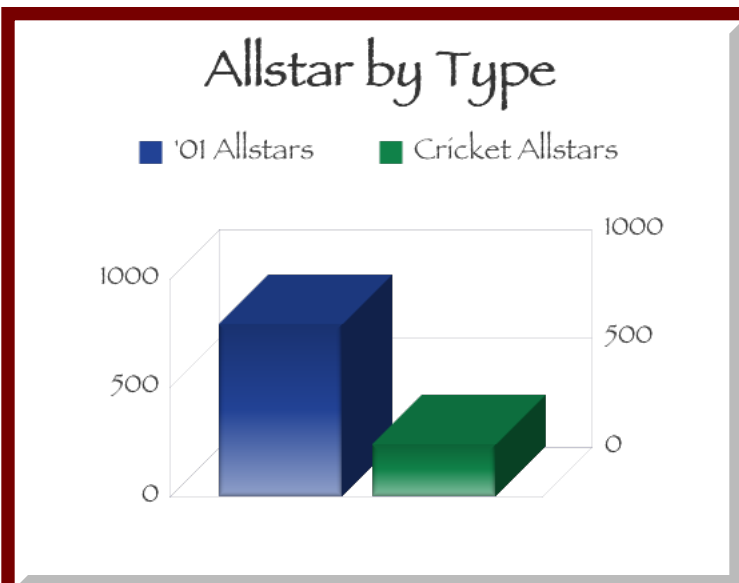

Player Profile for:

Maurício Rosales

Nassau C - Murphs

Fall 2011

MVP Points
5717.2

Overall Record
47 - 23
67.1%

Home Record
27 - 6
81.8%

Record w/Advantage
25 - 9
73.5%

'01 Record
26 - 16
61.9%

Individual Games
23 - 10
69.7%

Away Record
20 - 17
54.1%

Record w/o Advantage
22 - 14
61.1%

Cricket Record
21 - 7
75.0%

Highest Checkout
152

Best Allstar Night
250

'01 Allstar Breakdown

95-99	100-119	120-139	140-159	160-177	171	180
2	3	0	2	0	0	0

'01 Allstar Total
791

Highest Open
152

Avg. Allstar Night
73.6

Cricket Allstar Breakdown

C3	C4	C5	C6	R6	R7	R8	R9	C3+Trip	C4+Trip
1	0	0	0	1	0	0	0	0	0

Cricket Allstar Total
240

Detailed Stats per Game Type

301 Game Stats

Overall	With Advantage	Without Advantage	Home	Away
4 - 2 66.7%	2 - 0 100.0%	2 - 2 50.0%	2 - 1 66.7%	2 - 1 66.7%
0	0	0	0	0

Average	Breakdown of High Rounds						
0.0	95-99	100-119	120-139	140-159	160-179	171's	180's
0.0	0	0	0	0	0	0	0
0.0 / 0.0	Best Game		Best Checkout		Best Open		
	0		0		0		

401 Game Stats

Overall	With Advantage	Without Advantage	Home	Away
8 - 5 61.5%	5 - 3 62.5%	3 - 2 60.0%	6 - 0 100.0%	2 - 5 28.6%
539	198	341	343	196

Average	Breakdown of High Rounds						
0.0	95-99	100-119	120-139	140-159	160-179	171's	180's
0.0	2	2	0	1	0	0	0
0.0 / 0.0	Best Game		Best Checkout		Best Open		
	0		0		0		

501 Game Stats

Overall	With Advantage	Without Advantage	Home	Away
7 - 5 58.3%	3 - 2 60.0%	4 - 3 57.1%	4 - 3 57.1%	3 - 2 60.0%
252	0	252	100	152

Average	Breakdown of High Rounds						
0.0	95-99	100-119	120-139	140-159	160-179	171's	180's
0.0	0	1	0	1	0	0	0
0.0 / 0.0	Best Game		Best Checkout		Best Open		
	0		0		152		

601 Game Stats

Overall	With Advantage	Without Advantage	Home	Away
7 - 4 63.6%	4 - 1 80.0%	3 - 3 50.0%	4 - 1 80.0%	3 - 3 50.0%
0	0	0	0	0

Average	Breakdown of High Rounds						
0.0	95-99	100-119	120-139	140-159	160-179	171's	180's
0.0	0	0	0	0	0	0	0
0.0 / 0.0	Best Game		Best Checkout		Best Open		
	0		0		0