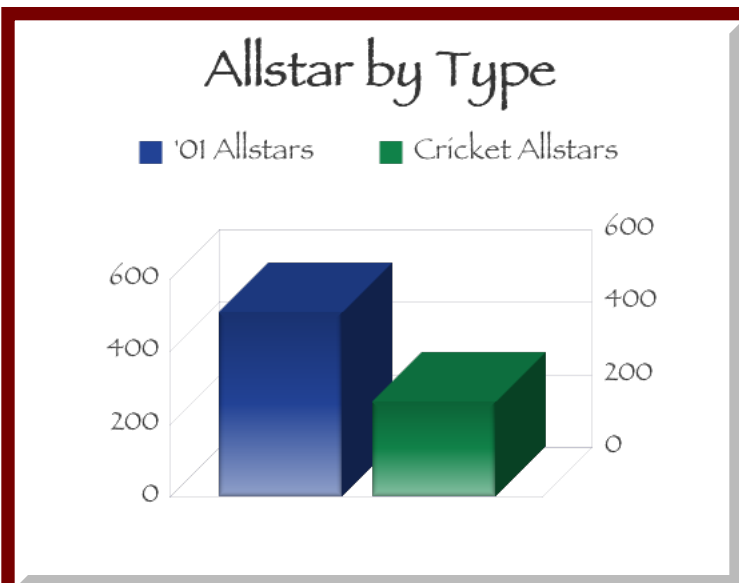

Player Profile for:

Matt Greve

Nassau B - Shackelton's #2

Fall 2011

MVP Points
1732.2

Overall Record
16 - 24
40.0%

Home Record
9 - 11
45.0%

Record w/Advantage
10 - 11
47.6%

'01 Record
12 - 13
48.0%

Individual Games
7 - 20
25.9%

Away Record
7 - 13
35.0%

Record w/o Advantage
6 - 13
31.6%

Cricket Record
4 - 11
26.7%

Highest Checkout

Best Allstar Night
320

'01 Allstar Breakdown

95-99	100-119	120-139	140-159	160-177	171	180
0	5	0	0	0	0	0

'01 Allstar Total
508

Highest Open

Avg. Allstar Night
54.9

Cricket Allstar Breakdown

C3	C4	C5	C6	R6	R7	R8	R9	C3+Trip	C4+Trip
0	0	0	0	1	1	0	0	0	0

Cricket Allstar Total
260

Detailed Stats per Game Type

301 Game Stats

Overall	With Advantage	Without Advantage	Home	Away
4 - 4 50.0%	2 - 2 50.0%	2 - 2 50.0%	4 - 0 100.0%	0 - 4 0.0%
200	100	100	100	100

Average: 0.0
In Wins / In Losses: 0.0 / 0.0

Breakdown of High Rounds						
95-99	100-119	120-139	140-159	160-179	171's	180's
0	2	0	0	0	0	0

Best Game: 0, Best Checkout: 0, Best Open: 0

401 Game Stats

Overall	With Advantage	Without Advantage	Home	Away
0 - 5 0.0%	0 - 3 0.0%	0 - 2 0.0%	0 - 2 0.0%	0 - 3 0.0%
208	108	100	0	208

Average: 0.0
In Wins / In Losses: 0.0 / 0.0

Breakdown of High Rounds						
95-99	100-119	120-139	140-159	160-179	171's	180's
0	2	0	0	0	0	0

Best Game: 0, Best Checkout: 0, Best Open: 0

501 Game Stats

Overall	With Advantage	Without Advantage	Home	Away
4 - 4 50.0%	2 - 2 50.0%	2 - 2 50.0%	1 - 3 25.0%	3 - 1 75.0%
100	100	0	0	100

Average: 0.0
In Wins / In Losses: 0.0 / 0.0

Breakdown of High Rounds						
95-99	100-119	120-139	140-159	160-179	171's	180's
0	1	0	0	0	0	0

Best Game: 0, Best Checkout: 0, Best Open: 0

601 Game Stats

Overall	With Advantage	Without Advantage	Home	Away
4 - 0 100.0%	3 - 0 100.0%	1 - 0 100.0%	3 - 0 100.0%	1 - 0 100.0%
0	0	0	0	0

Average: 0.0
In Wins / In Losses: 0.0 / 0.0

Breakdown of High Rounds						
95-99	100-119	120-139	140-159	160-179	171's	180's
0	0	0	0	0	0	0

Best Game: 0, Best Checkout: 0, Best Open: 0