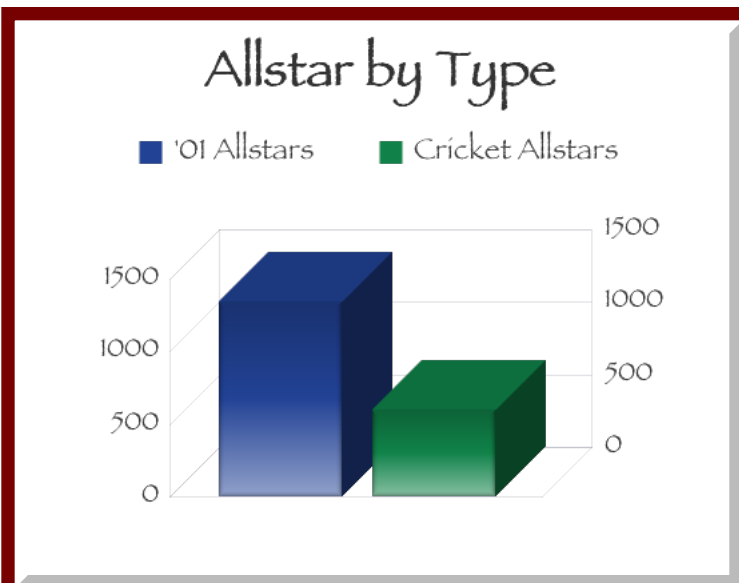

Player Profile for:

Marvín Rodríguez

Nassau C - Murphs

Fall 2011

MVP Points
6723.6

Overall Record
50 - 22
69.4%

Home Record
20 - 11
64.5%

Record w/Advantage
25 - 11
69.4%

'01 Record
26 - 19
57.8%

Individual Games
24 - 9
72.7%

Away Record
30 - 11
73.2%

Record w/o Advantage
25 - 11
69.4%

Cricket Record
24 - 3
88.9%

Highest Checkout
120

Best Allstar Night
335

'01 Allstar Breakdown

95-99	100-119	120-139	140-159	160-177	171	180
7	3	3	0	0	0	0

'01 Allstar Total
1342

Highest Open
120

Avg. Allstar Night
138.7

Cricket Allstar Breakdown

C3	C4	C5	C6	R6	R7	R8	R9	C3+ Trip	C4+ Trip
3	0	0	0	2	0	0	0	0	0

Cricket Allstar Total
600

Detailed Stats per Game Type

301 Game Stats

Overall	With Advantage	Without Advantage	Home	Away
7 - 1 87.5%	4 - 1 80.0%	3 - 0 100.0%	4 - 0 100.0%	3 - 1 75.0%
95	95	0	0	95

Average	Breakdown of High Rounds						
60.2	95-99	100-119	120-139	140-159	160-179	171's	180's
In Wins / In Losses	1 / 0	0 / 0	0 / 0	0 / 0	0 / 0	0 / 0	0 / 0
60.2 / 0.0	Best Game: 15 darts		Best Checkout: 0		Best Open: 0		

401 Game Stats

Overall	With Advantage	Without Advantage	Home	Away
7 - 7 50.0%	3 - 3 50.0%	4 - 4 50.0%	4 - 2 66.7%	3 - 5 37.5%
427	332	95	212	215

Average	Breakdown of High Rounds						
0.0	95-99	100-119	120-139	140-159	160-179	171's	180's
In Wins / In Losses	2 / 1	1 / 0	0 / 0	0 / 0	0 / 0	0 / 0	0 / 0
0.0 / 0.0	Best Game: 0		Best Checkout: 0		Best Open: 0		

501 Game Stats

Overall	With Advantage	Without Advantage	Home	Away
7 - 7 50.0%	5 - 2 71.4%	2 - 5 28.6%	1 - 5 16.7%	6 - 2 75.0%
605	295	310	310	295

Average	Breakdown of High Rounds						
0.0	95-99	100-119	120-139	140-159	160-179	171's	180's
In Wins / In Losses	3 / 2	1 / 0	0 / 0	0 / 0	0 / 0	0 / 0	0 / 0
0.0 / 0.0	Best Game: 0		Best Checkout: 0		Best Open: 0