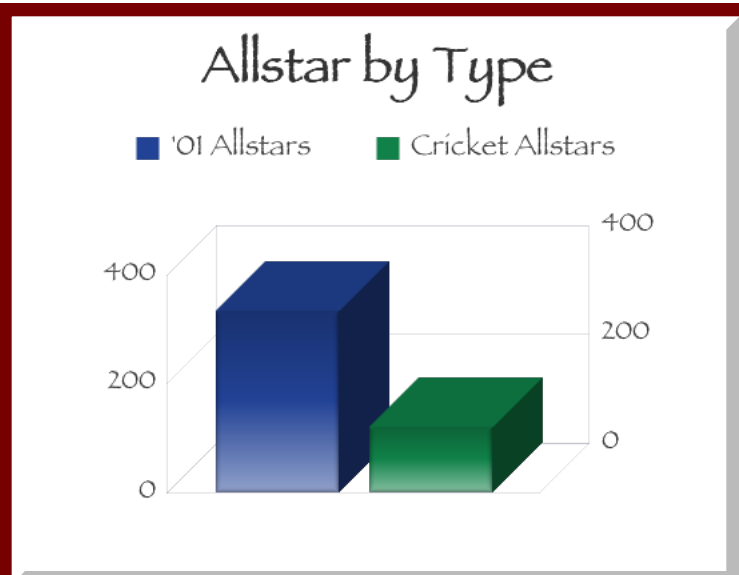

Player Profile for:

Liam Kelly

Nassau C - Barefoot Peddler
Fall 2011

MVP Points
3879.5

Overall Record
32 - 12
72.7%

Home Record
23 - 10
69.7%

Record w/Advantage
17 - 7
70.8%

'01 Record
23 - 7
76.7%

Individual Games
18 - 8
69.2%

Away Record
9 - 2
81.8%

Record w/o Advantage
15 - 5
75.0%

Cricket Record
9 - 5
64.3%

Highest Checkout

Best Allstar Night
217

'01 Allstar Breakdown

95-99	100-119	120-139	140-159	160-177	171	180
1	1	1	0	0	0	0

'01 Allstar Total
333

Highest Open

Avg. Allstar Night
45.3

Cricket Allstar Breakdown

C3	C4	C5	C6	R6	R7	R8	R9	C3+ Trip	C4+ Trip
0	0	0	0	1	0	0	0	0	0

Cricket Allstar Total
120

Detailed Stats per Game Type

301 Game Stats

Overall	With Advantage	Without Advantage	Home	Away
5 - 2 71.4%	4 - 1 80.0%	1 - 1 50.0%	4 - 2 66.7%	1 - 0 100.0%
0	0	0	0	0

Average	Breakdown of High Rounds						
0.0	95-99	100-119	120-139	140-159	160-179	171's	180's
0.0	0	0	0	0	0	0	0
0.0 / 0.0	Best Game		Best Checkout		Best Open		
	0		0		0		

401 Game Stats

Overall	With Advantage	Without Advantage	Home	Away
7 - 2 77.8%	3 - 2 60.0%	4 - 0 100.0%	5 - 2 71.4%	2 - 0 100.0%
213	0	213	97	116

Average	Breakdown of High Rounds						
0.0	95-99	100-119	120-139	140-159	160-179	171's	180's
0.0	1	1	0	0	0	0	0
0.0 / 0.0	Best Game		Best Checkout		Best Open		
	0		0		0		

501 Game Stats

Overall	With Advantage	Without Advantage	Home	Away
7 - 3 70.0%	3 - 1 75.0%	4 - 2 66.7%	5 - 3 62.5%	2 - 0 100.0%
0	0	0	0	0

Average	Breakdown of High Rounds						
0.0	95-99	100-119	120-139	140-159	160-179	171's	180's
0.0	0	0	0	0	0	0	0
0.0 / 0.0	Best Game		Best Checkout		Best Open		
	0		0		0		

601 Game Stats

Overall	With Advantage	Without Advantage	Home	Away
4 - 0 100.0%	2 - 0 100.0%	2 - 0 100.0%	2 - 0 100.0%	2 - 0 100.0%
120	0	120	0	120

Average	Breakdown of High Rounds						
0.0	95-99	100-119	120-139	140-159	160-179	171's	180's
0.0	0	0	1	0	0	0	0
0.0 / 0.0	Best Game		Best Checkout		Best Open		
	0		0		0