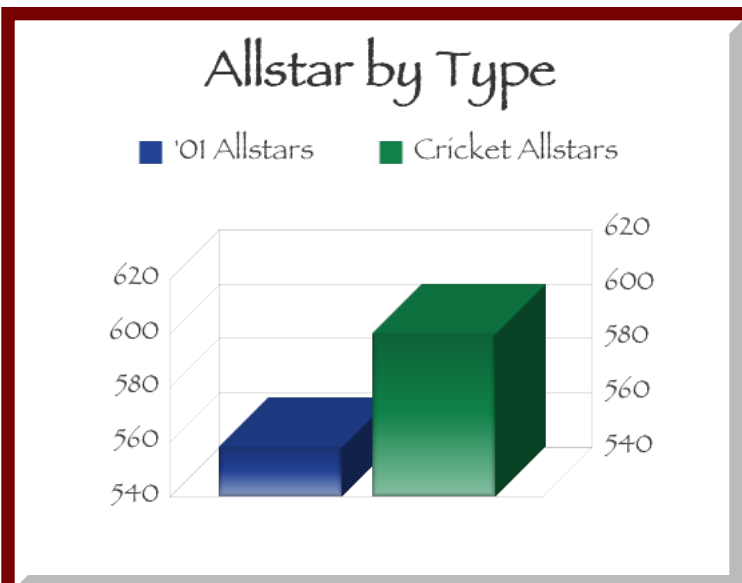

Player Profile for:

John Summers

Nassau A - Shackelton's #1

Fall 2011

MVP Points
1758.4

Overall Record
18 ~ 23
43.9%

Home Record
10 ~ 14
41.7%

Record w/Advantage
7 ~ 12
36.8%

'01 Record
11 ~ 13
45.8%

Individual Games
13 ~ 14
48.1%

Away Record
8 ~ 9
47.1%

Record w/o Advantage
11 ~ 11
50.0%

Cricket Record
7 ~ 10
41.2%

Highest Checkout

Best Allstar Night
360

'01 Allstar Breakdown

95-99	100-119	120-139	140-159	160-177	171	180
0	3	2	0	0	0	0

'01 Allstar Total
558

Highest Open

Avg. Allstar Night
128.7

Cricket Allstar Breakdown

C3	C4	C5	C6	R6	R7	R8	R9	C3+Trip	C4+Trip
3	0	0	0	2	0	0	0	0	0

Cricket Allstar Total
600

Detailed Stats per Game Type

301 Game Stats

Overall	With Advantage	Without Advantage	Home	Away
2 - 3 40.0%	0 - 2 0.0%	2 - 1 66.7%	1 - 3 25.0%	1 - 0 100.0%
105	0	105	105	0

Average	Breakdown of High Rounds						
0.0	95-99	100-119	120-139	140-159	160-179	171's	180's
In Wins / In Losses	0	1	0	0	0	0	0
0.0 / 0.0	Best Game		Best Checkout		Best Open		
	0		0		0		

401 Game Stats

Overall	With Advantage	Without Advantage	Home	Away
5 - 2 71.4%	0 - 0 0.0%	5 - 2 71.4%	2 - 2 50.0%	3 - 0 100.0%
200	0	200	200	0

Average	Breakdown of High Rounds						
0.0	95-99	100-119	120-139	140-159	160-179	171's	180's
In Wins / In Losses	0	2	0	0	0	0	0
0.0 / 0.0	Best Game		Best Checkout		Best Open		
	0		0		0		

501 Game Stats

Overall	With Advantage	Without Advantage	Home	Away
3 - 5 37.5%	2 - 2 50.0%	1 - 3 25.0%	2 - 2 50.0%	1 - 3 25.0%
253	253	0	121	132

Average	Breakdown of High Rounds						
0.0	95-99	100-119	120-139	140-159	160-179	171's	180's
In Wins / In Losses	0	0	2	0	0	0	0
0.0 / 0.0	Best Game		Best Checkout		Best Open		
	0		0		0		

601 Game Stats

Overall	With Advantage	Without Advantage	Home	Away
1 - 3 25.0%	0 - 2 0.0%	1 - 1 50.0%	0 - 2 0.0%	1 - 1 50.0%
0	0	0	0	0

Average	Breakdown of High Rounds						
0.0	95-99	100-119	120-139	140-159	160-179	171's	180's
In Wins / In Losses	0	0	0	0	0	0	0
0.0 / 0.0	Best Game		Best Checkout		Best Open		
	0		0		0