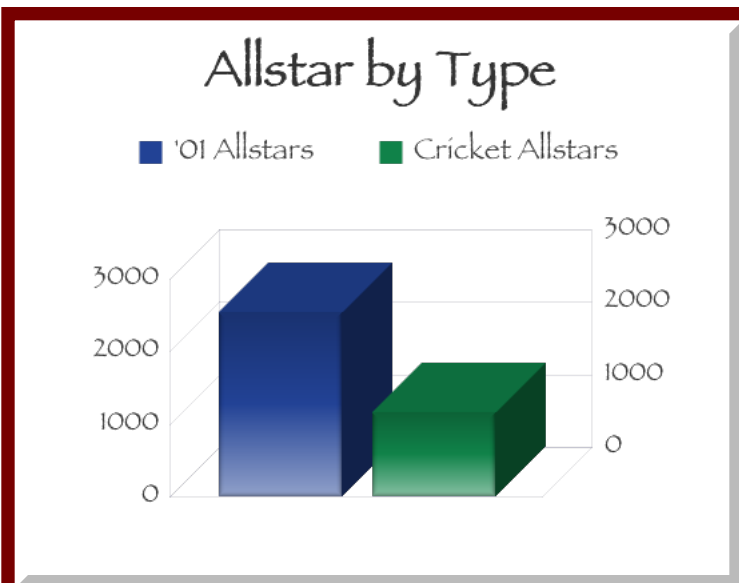

Player Profile for:

John Lydon

Nassau A - Shackelton's #1

Fall 2011

MVP Points
9021.2

Overall Record
62 - 30
67.4%

Home Record
26 ~ 19
57.8%

Record w/Advantage
39 ~ 13
75.0%

'01 Record
35 ~ 21
62.5%

Individual Games
26 ~ 7
78.8%

Away Record
36 ~ 11
76.6%

Record w/o Advantage
23 ~ 17
57.5%

Cricket Record
27 ~ 9
75.0%

Highest Checkout
110

Best Allstar Night
685

'01 Allstar Breakdown

95-99	100-119	120-139	140-159	160-177	171	180
7	13	3	1	0	0	0

'01 Allstar Total
2544

Highest Open
110

Avg. Allstar Night
246.9

Cricket Allstar Breakdown

C3	C4	C5	C6	R6	R7	R8	R9	C3+Trip	C4+Trip
4	0	0	0	3	1	0	1	0	0

Cricket Allstar Total
1160

Detailed Stats per Game Type

301 Game Stats

Overall	With Advantage	Without Advantage	Home	Away
8 - 1 88.9%	8 - 0 100.0%	0 - 1 0.0%	3 - 0 100.0%	5 - 1 83.3%
356	216	140	100	256

Average	Breakdown of High Rounds						
0.0	95-99	100-119	120-139	140-159	160-179	171's	180's
In Wins / In Losses	0	2	0	1	0	0	0
0.0 / 0.0	Best Game		Best Checkout		Best Open		
			0		0		

401 Game Stats

Overall	With Advantage	Without Advantage	Home	Away
12 - 4 75.0%	8 - 2 80.0%	4 - 2 66.7%	6 - 3 66.7%	6 - 1 85.7%
1162	740	422	416	746

Average	Breakdown of High Rounds						
63.3	95-99	100-119	120-139	140-159	160-179	171's	180's
In Wins / In Losses	3	6	2	0	0	0	0
0.0 / 0.0	Best Game		Best Checkout		Best Open		
	19 darts		0		0		

501 Game Stats

Overall	With Advantage	Without Advantage	Home	Away
8 - 8 50.0%	6 - 5 54.5%	2 - 3 40.0%	5 - 4 55.6%	3 - 4 42.9%
335	210	125	125	210

Average	Breakdown of High Rounds						
0.0	95-99	100-119	120-139	140-159	160-179	171's	180's
In Wins / In Losses	0	2	1	0	0	0	0
0.0 / 0.0	Best Game		Best Checkout		Best Open		
			0		110