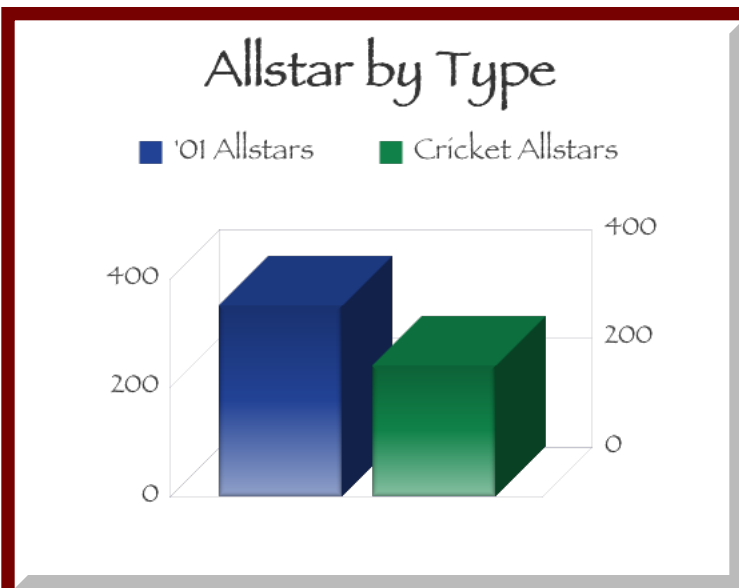

Player Profile for:

Jimmy Dunne

Nassau C - Barefoot Peddler
Fall 2011

MVP Points
477.3

Overall Record
9 - 21
30.0%

Home Record
2 - 4
33.3%

Record w/Advantage
6 - 6
50.0%

'01 Record
5 - 12
29.4%

Individual Games
5 - 14
26.3%

Away Record
7 - 17
29.2%

Record w/o Advantage
3 - 15
16.7%

Cricket Record
4 - 9
30.8%

Highest Checkout

Best Allstar Night
355

'01 Allstar Breakdown

95-99	100-119	120-139	140-159	160-177	171	180
1	1	0	1	0	0	0

'01 Allstar Total
351

Highest Open

Avg. Allstar Night
84.4

Cricket Allstar Breakdown

C3	C4	C5	C6	R6	R7	R8	R9	C3+Trip	C4+Trip
1	0	0	0	1	0	0	0	0	0

Cricket Allstar Total
240

Detailed Stats per Game Type

301 Game Stats

Overall	With Advantage	Without Advantage	Home	Away
0 - 2 0.0%	0 - 0 0.0%	0 - 2 0.0%	0 - 0 0.0%	0 - 2 0.0%
0	0	0	0	0

Average	Breakdown of High Rounds						
0.0	95-99	100-119	120-139	140-159	160-179	171's	180's
0.0	0	0	0	0	0	0	0
0.0 / 0.0	Best Game		Best Checkout		Best Open		
	0		0		0		

401 Game Stats

Overall	With Advantage	Without Advantage	Home	Away
2 - 5 28.6%	1 - 0 100.0%	1 - 5 16.7%	0 - 1 0.0%	2 - 4 33.3%
95	0	95	0	95

Average	Breakdown of High Rounds						
0.0	95-99	100-119	120-139	140-159	160-179	171's	180's
0.0	1	0	0	0	0	0	0
0.0 / 0.0	Best Game		Best Checkout		Best Open		
	0		0		0		

501 Game Stats

Overall	With Advantage	Without Advantage	Home	Away
3 - 3 50.0%	2 - 1 66.7%	1 - 2 33.3%	1 - 0 100.0%	2 - 3 40.0%
256	140	116	0	256

Average	Breakdown of High Rounds						
0.0	95-99	100-119	120-139	140-159	160-179	171's	180's
0.0	0	1	0	1	0	0	0
0.0 / 0.0	Best Game		Best Checkout		Best Open		
	0		0		0		

601 Game Stats

Overall	With Advantage	Without Advantage	Home	Away
0 - 2 0.0%	0 - 0 0.0%	0 - 2 0.0%	0 - 0 0.0%	0 - 2 0.0%
0	0	0	0	0

Average	Breakdown of High Rounds						
0.0	95-99	100-119	120-139	140-159	160-179	171's	180's
0.0	0	0	0	0	0	0	0
0.0 / 0.0	Best Game		Best Checkout		Best Open		
	0		0		0