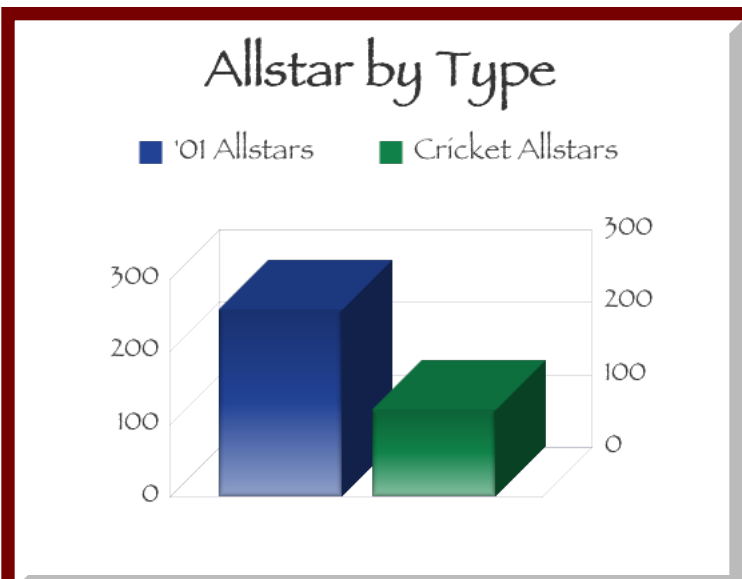

Player Profile for:

Jill Spagna

Nassau C - Bullfrogs #3

Fall 2011

MVP Points
1707.9

Overall Record
13 - 6
68.4%

Home Record
8 - 3
72.7%

Record w/Advantage
9 - 2
81.8%

'01 Record
8 - 4
66.7%

Individual Games
8 - 2
80.0%

Away Record
5 - 3
62.5%

Record w/o Advantage
4 - 4
50.0%

Cricket Record
5 - 2
71.4%

Highest Checkout

Best Allstar Night
138

'01 Allstar Breakdown

95-99	100-119	120-139	140-159	160-177	171	180
0	1	1	0	0	0	0

'01 Allstar Total
257

Highest Open

Avg. Allstar Night
62.8

Cricket Allstar Breakdown

C3	C4	C5	C6	R6	R7	R8	R9	C3+ Trip	C4+ Trip
1	0	0	0	0	0	0	0	0	0

Cricket Allstar Total
120

Detailed Stats per Game Type

301 Game Stats

Overall	With Advantage	Without Advantage	Home	Away			
3 - 0 100.0% 119	1 - 0 100.0% 0	2 - 0 100.0% 119	2 - 0 100.0% 119	1 - 0 100.0% 0			
Average 0.0 In Wins / In Losses 0.0 / 0.0	Breakdown of High Rounds						
	95-99	100-119	120-139	140-159	160-179	171's	180's
	0	1	0	0	0	0	0
	Best Game	Best Checkout	Best Open				
		0	0				

401 Game Stats

Overall	With Advantage	Without Advantage	Home	Away			
3 - 1 75.0% 0	2 - 1 66.7% 0	1 - 0 100.0% 0	3 - 0 100.0% 0	0 - 1 0.0% 0			
Average 0.0 In Wins / In Losses 0.0 / 0.0	Breakdown of High Rounds						
	95-99	100-119	120-139	140-159	160-179	171's	180's
	0	0	0	0	0	0	0
	Best Game	Best Checkout	Best Open				
		0	0				

501 Game Stats

Overall	With Advantage	Without Advantage	Home	Away			
1 - 2 33.3% 0	1 - 1 50.0% 0	0 - 1 0.0% 0	0 - 1 0.0% 0	1 - 1 50.0% 0			
Average 0.0 In Wins / In Losses 0.0 / 0.0	Breakdown of High Rounds						
	95-99	100-119	120-139	140-159	160-179	171's	180's
	0	0	0	0	0	0	0
	Best Game	Best Checkout	Best Open				
		0	0				

601 Game Stats

Overall	With Advantage	Without Advantage	Home	Away			
1 - 1 50.0% 138	1 - 0 100.0% 138	0 - 1 0.0% 0	1 - 0 100.0% 138	0 - 1 0.0% 0			
Average 0.0 In Wins / In Losses 0.0 / 0.0	Breakdown of High Rounds						
	95-99	100-119	120-139	140-159	160-179	171's	180's
	0	0	1	0	0	0	0
	Best Game	Best Checkout	Best Open				
		0	0