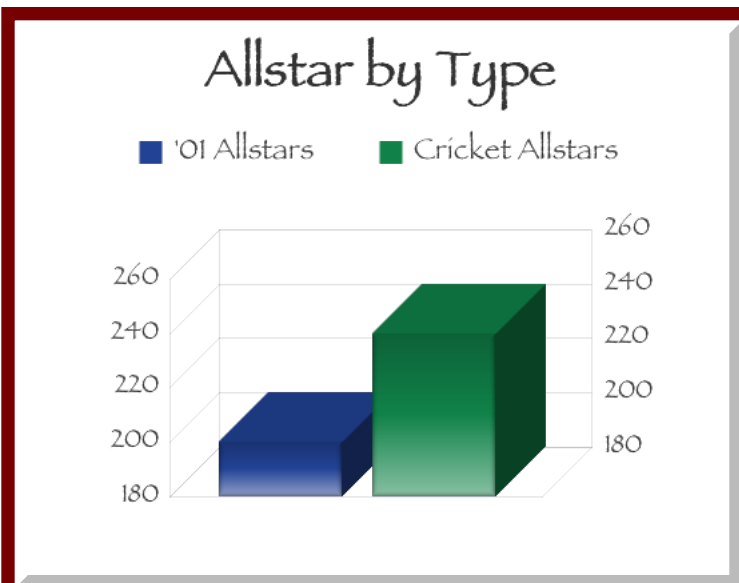

Player Profile for:

Glen Kersyl

Nassau C - Murphs

Fall 2011

MVP Points
866.3

Overall Record
10 - 13
43.5%

Home Record
5 - 4
55.6%

Record w/Advantage
7 - 7
50.0%

'01 Record
6 - 8
42.9%

Individual Games
8 - 10
44.4%

Away Record
5 - 9
35.7%

Record w/o Advantage
3 - 6
33.3%

Cricket Record
4 - 5
44.4%

Highest Checkout

Best Allstar Night
335

'01 Allstar Breakdown

95-99	100-119	120-139	140-159	160-177	171	180
1	1	0	0	0	0	0

'01 Allstar Total
200

Highest Open

Avg. Allstar Night
88.0

Cricket Allstar Breakdown

C3	C4	C5	C6	R6	R7	R8	R9	C3+Trip	C4+Trip
0	0	0	0	2	0	0	0	0	0

Cricket Allstar Total
240

Detailed Stats per Game Type

301 Game Stats

Overall	With Advantage	Without Advantage	Home	Away
1 - 3 25.0%	1 - 2 33.3%	0 - 1 0.0%	0 - 1 0.0%	1 - 2 33.3%
95	95	0	0	95

Average	Breakdown of High Rounds						
0.0	95-99	100-119	120-139	140-159	160-179	171's	180's
In Wins / In Losses	1	0	0	0	0	0	0
0.0 / 0.0	Best Game	Best Checkout	Best Open				
		0	0				

401 Game Stats

Overall	With Advantage	Without Advantage	Home	Away
3 - 2 60.0%	2 - 1 66.7%	1 - 1 50.0%	1 - 1 50.0%	2 - 1 66.7%
0	0	0	0	0

Average	Breakdown of High Rounds						
0.0	95-99	100-119	120-139	140-159	160-179	171's	180's
In Wins / In Losses	0	0	0	0	0	0	0
0.0 / 0.0	Best Game	Best Checkout	Best Open				
		0	0				

501 Game Stats

Overall	With Advantage	Without Advantage	Home	Away
1 - 2 33.3%	1 - 2 33.3%	0 - 0 0.0%	0 - 1 0.0%	1 - 1 50.0%
0	0	0	0	0

Average	Breakdown of High Rounds						
0.0	95-99	100-119	120-139	140-159	160-179	171's	180's
In Wins / In Losses	0	0	0	0	0	0	0
0.0 / 0.0	Best Game	Best Checkout	Best Open				
		0	0				

601 Game Stats

Overall	With Advantage	Without Advantage	Home	Away
1 - 1 50.0%	1 - 0 100.0%	0 - 1 0.0%	1 - 0 100.0%	0 - 1 0.0%
105	0	105	0	105

Average	Breakdown of High Rounds						
0.0	95-99	100-119	120-139	140-159	160-179	171's	180's
In Wins / In Losses	0	1	0	0	0	0	0
0.0 / 0.0	Best Game	Best Checkout	Best Open				
		0	0