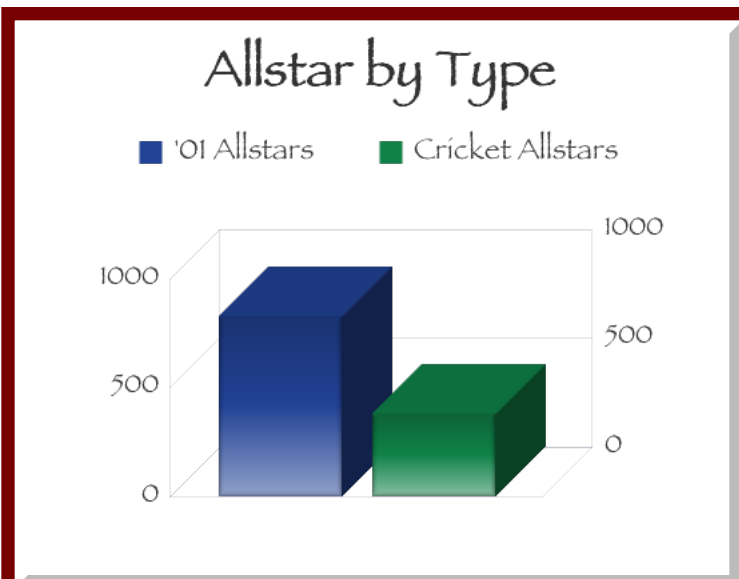

Player Profile for:

Fred W

Nassau C - Spanky's #2

Fall 2011

MVP Points
2832.0

Overall Record
23 - 21
52.3%

Home Record
17 - 13
56.7%

Away Record
6 - 8
42.9%

Record w/Advantage
17 - 9
65.4%

Record w/o Advantage
6 - 12
33.3%

'01 Record
17 - 13
56.7%

Cricket Record
6 - 8
42.9%

Individual Games
10 - 7
58.8%

Highest Checkout

Best Allstar Night
355

'01 Allstar Breakdown

95-99	100-119	120-139	140-159	160-177	171	180
3	4	1	0	0	0	0

'01 Allstar Total
829

Highest Open

Avg. Allstar Night
120.9

Cricket Allstar Breakdown

C3	C4	C5	C6	R6	R7	R8	R9	C3+Trip	C4+Trip
1	1	0	0	1	0	0	0	0	0

Cricket Allstar Total
380

Detailed Stats per Game Type

301 Game Stats

Overall	With Advantage	Without Advantage	Home	Away			
2 - 0 100.0% 310	2 - 0 100.0% 310	0 - 0 0.0% 0	2 - 0 100.0% 310	0 - 0 0.0% 0			
Average 0.0 In Wins / In Losses 0.0 / 0.0	Breakdown of High Rounds						
	95-99	100-119	120-139	140-159	160-179	171's	180's
	1	2	0	0	0	0	0
	Best Game	Best Checkout	Best Open				
		0	0				

401 Game Stats

Overall	With Advantage	Without Advantage	Home	Away			
4 - 6 40.0% 194	4 - 4 50.0% 99	0 - 2 0.0% 95	3 - 4 42.9% 99	1 - 2 33.3% 95			
Average 0.0 In Wins / In Losses 0.0 / 0.0	Breakdown of High Rounds						
	95-99	100-119	120-139	140-159	160-179	171's	180's
	2	0	0	0	0	0	0
	Best Game	Best Checkout	Best Open				
		0	0				

501 Game Stats

Overall	With Advantage	Without Advantage	Home	Away			
6 - 3 66.7% 100	4 - 1 80.0% 0	2 - 2 50.0% 100	3 - 3 50.0% 100	3 - 0 100.0% 0			
Average 0.0 In Wins / In Losses 0.0 / 0.0	Breakdown of High Rounds						
	95-99	100-119	120-139	140-159	160-179	171's	180's
	0	1	0	0	0	0	0
	Best Game	Best Checkout	Best Open				
		0	0				

601 Game Stats

Overall	With Advantage	Without Advantage	Home	Away			
5 - 4 55.6% 225	4 - 2 66.7% 225	1 - 2 33.3% 0	4 - 2 66.7% 225	1 - 2 33.3% 0			
Average 0.0 In Wins / In Losses 0.0 / 0.0	Breakdown of High Rounds						
	95-99	100-119	120-139	140-159	160-179	171's	180's
	0	1	1	0	0	0	0
	Best Game	Best Checkout	Best Open				
		0	0