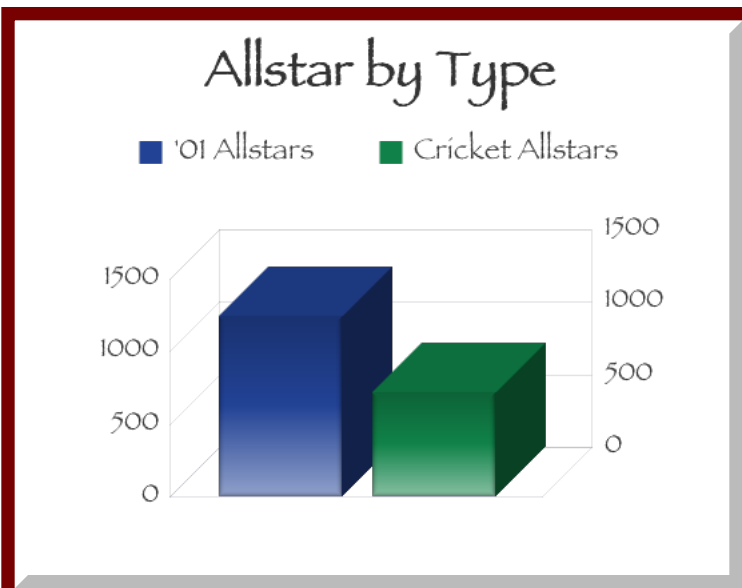

Player Profile for:

Frank Lavelle

Nassau B - Characters #2

Fall 2011

MVP Points
3322.8

Overall Record
32 ~ 38
45.7%

Home Record
18 ~ 16
52.9%

Record w/Advantage
20 ~ 17
54.1%

'01 Record
25 ~ 21
54.3%

Individual Games
17 ~ 22
43.6%

Away Record
14 ~ 22
38.9%

Record w/o Advantage
12 ~ 21
36.4%

Cricket Record
7 ~ 17
29.2%

Highest Checkout
99

Best Allstar Night
340

'01 Allstar Breakdown

95-99	100-119	120-139	140-159	160-177	171	180
6	4	1	1	0	0	0

'01 Allstar Total
1244

Highest Open
99

Avg. Allstar Night
151.1

Cricket Allstar Breakdown

C3	C4	C5	C6	R6	R7	R8	R9	C3+ Trip	C4+ Trip
5	0	0	0	1	0	0	0	0	0

Cricket Allstar Total
720

Detailed Stats per Game Type

301 Game Stats

Overall	With Advantage	Without Advantage	Home	Away			
6 - 4 60.0% 319	5 - 3 62.5% 319	1 - 1 50.0% 0	4 - 0 100.0% 99	2 - 4 33.3% 220			
Average 0.0 In Wins / In Losses 0.0 / 0.0	Breakdown of High Rounds						
	95-99	100-119	120-139	140-159	160-179	171's	180's
	2	0	1	0	0	0	0
	Best Game		Best Checkout		Best Open		
			0		99		

401 Game Stats

Overall	With Advantage	Without Advantage	Home	Away			
8 - 5 61.5% 435	4 - 2 66.7% 435	4 - 3 57.1% 0	5 - 2 71.4% 240	3 - 3 50.0% 195			
Average 0.0 In Wins / In Losses 0.0 / 0.0	Breakdown of High Rounds						
	95-99	100-119	120-139	140-159	160-179	171's	180's
	1	2	0	1	0	0	0
	Best Game		Best Checkout		Best Open		
			0		0		

501 Game Stats

Overall	With Advantage	Without Advantage	Home	Away			
7 - 6 53.8% 196	4 - 3 57.1% 96	3 - 3 50.0% 100	4 - 2 66.7% 0	3 - 4 42.9% 196			
Average 0.0 In Wins / In Losses 0.0 / 0.0	Breakdown of High Rounds						
	95-99	100-119	120-139	140-159	160-179	171's	180's
	1	1	0	0	0	0	0
	Best Game		Best Checkout		Best Open		
			0		96		

601 Game Stats

Overall	With Advantage	Without Advantage	Home	Away			
4 - 6 40.0% 294	2 - 3 40.0% 96	2 - 3 40.0% 198	2 - 3 40.0% 96	2 - 3 40.0% 198			
Average 0.0 In Wins / In Losses 0.0 / 0.0	Breakdown of High Rounds						
	95-99	100-119	120-139	140-159	160-179	171's	180's
	2	1	0	0	0	0	0
	Best Game		Best Checkout		Best Open		
			0		96