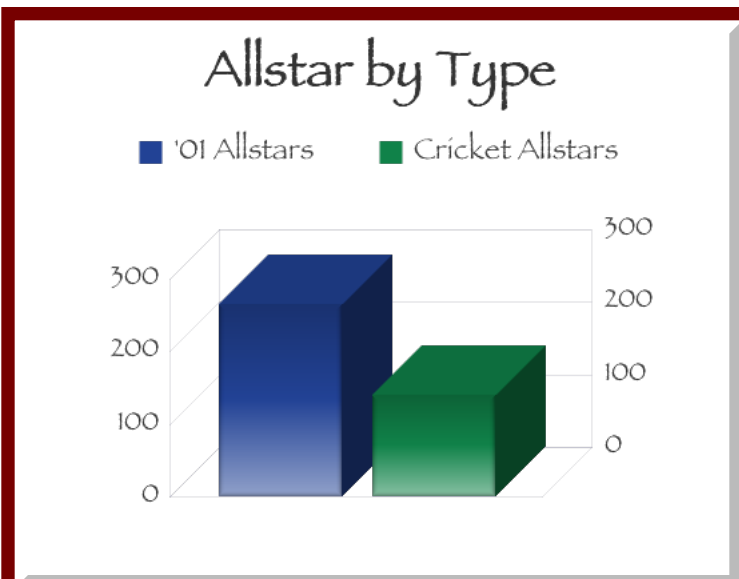

Player Profile for:

Frank Iori

Nassau B - CJ Wellington's #1

Fall 2011

MVP Points
1641.0

Overall Record
16 ~ 14
53.3%

Home Record
9 ~ 4
69.2%

Record w/Advantage
7 ~ 8
46.7%

'01 Record
8 ~ 10
44.4%

Individual Games
11 ~ 8
57.9%

Away Record
7 ~ 10
41.2%

Record w/o Advantage
9 ~ 6
60.0%

Cricket Record
8 ~ 4
66.7%

Highest Checkout

Best Allstar Night
405

'01 Allstar Breakdown

95-99	100-119	120-139	140-159	160-177	171	180
0	0	1	1	0	0	0

'01 Allstar Total
265

Highest Open

Avg. Allstar Night
57.9

Cricket Allstar Breakdown

C3	C4	C5	C6	R6	R7	R8	R9	C3+ Trip	C4+ Trip
0	0	0	0	0	1	0	0	0	0

Cricket Allstar Total
140

Detailed Stats per Game Type

301 Game Stats

Overall	With Advantage	Without Advantage	Home	Away
1 - 4 20.0%	1 - 2 33.3%	0 - 2 0.0%	1 - 1 50.0%	0 - 3 0.0%
0	0	0	0	0

Average	Breakdown of High Rounds						
0.0	95-99	100-119	120-139	140-159	160-179	171's	180's
In Wins / In Losses	0 / 0	0 / 0	0 / 0	0 / 0	0 / 0	0 / 0	0 / 0
0.0 / 0.0	Best Game		Best Checkout		Best Open		
	0		0		0		

401 Game Stats

Overall	With Advantage	Without Advantage	Home	Away
3 - 1 75.0%	1 - 1 50.0%	2 - 0 100.0%	1 - 0 100.0%	2 - 1 66.7%
140	0	140	0	140

Average	Breakdown of High Rounds						
0.0	95-99	100-119	120-139	140-159	160-179	171's	180's
In Wins / In Losses	0 / 0	0 / 0	0 / 0	1 / 0	0 / 0	0 / 0	0 / 0
0.0 / 0.0	Best Game		Best Checkout		Best Open		
	0		0		0		

501 Game Stats

Overall	With Advantage	Without Advantage	Home	Away
2 - 4 33.3%	2 - 1 66.7%	0 - 3 0.0%	1 - 2 33.3%	1 - 2 33.3%
125	125	0	0	125

Average	Breakdown of High Rounds						
0.0	95-99	100-119	120-139	140-159	160-179	171's	180's
In Wins / In Losses	0 / 0	0 / 0	1 / 0	0 / 0	0 / 0	0 / 0	0 / 0
0.0 / 0.0	Best Game		Best Checkout		Best Open		
	0		0		0