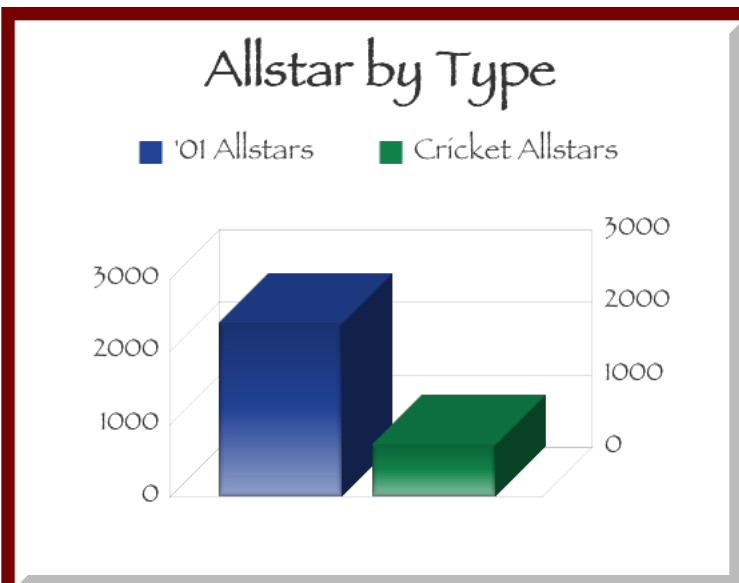

Player Profile for:

Chris Schierle

Nassau A - Bullfrogs #1

Fall 2011

MVP Points

4686.9

Overall Record

32 ~ 28

53.3%

Home Record

12 ~ 16

42.9%

Record w/Advantage

18 ~ 10

64.3%

'01 Record

21 ~ 17

55.3%

Individual Games

11 ~ 7

61.1%

Away Record

20 ~ 12

62.5%

Record w/o Advantage

14 ~ 18

43.8%

Cricket Record

11 ~ 11

50.0%

Highest Checkout

Best Allstar Night

465

'01 Allstar Breakdown

95-99	100-119	120-139	140-159	160-177	171	180
3	13	2	4	0	0	0

'01 Allstar Total

2396

Highest Open

97

Avg. Allstar Night

283.3

Cricket Allstar Breakdown

C3	C4	C5	C6	R6	R7	R8	R9	C3+ Trip	C4+ Trip
4	0	0	0	2	0	0	0	0	0

Cricket Allstar Total

720

Detailed Stats per Game Type

301 Game Stats

Overall	With Advantage	Without Advantage	Home	Away
3 - 3 50.0%	1 - 2 33.3%	2 - 1 66.7%	1 - 2 33.3%	2 - 1 66.7%
300	100	200	100	200

Average	Breakdown of High Rounds						
0.0	95-99	100-119	120-139	140-159	160-179	171's	180's
In Wins / In Losses	0	3	0	0	0	0	0
0.0 / 0.0	Best Game	Best Checkout	Best Open				
		0	0				

401 Game Stats

Overall	With Advantage	Without Advantage	Home	Away
6 - 4 60.0%	3 - 1 75.0%	3 - 3 50.0%	1 - 4 20.0%	5 - 0 100.0%
798	437	361	321	477

Average	Breakdown of High Rounds						
66.8	95-99	100-119	120-139	140-159	160-179	171's	180's
In Wins / In Losses	1	3	1	2	0	0	0
0.0 / 0.0	Best Game	Best Checkout	Best Open				
	18 darts	0	0				

501 Game Stats

Overall	With Advantage	Without Advantage	Home	Away
6 - 5 54.5%	3 - 1 75.0%	3 - 4 42.9%	4 - 1 80.0%	2 - 4 33.3%
778	197	581	298	480

Average	Breakdown of High Rounds						
0.0	95-99	100-119	120-139	140-159	160-179	171's	180's
In Wins / In Losses	1	4	0	2	0	0	0
0.0 / 0.0	Best Game	Best Checkout	Best Open				
		0	97