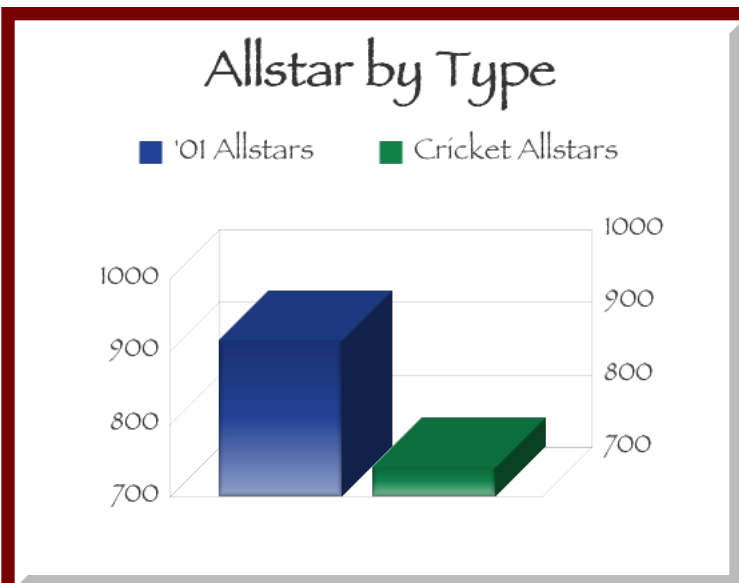

Player Profile for:

Chris Savvas

Nassau A - Character's #1

Fall 2011

MVP Points
3595.0

Overall Record
30 ~ 24
55.6%

Home Record
10 ~ 8
55.6%

Record w/Advantage
20 ~ 7
74.1%

'01 Record
16 ~ 16
50.0%

Individual Games
18 ~ 12
60.0%

Away Record
20 ~ 16
55.6%

Record w/o Advantage
10 ~ 17
37.0%

Cricket Record
14 ~ 8
63.6%

Highest Checkout

Best Allstar Night
440

'01 Allstar Breakdown

95-99	100-119	120-139	140-159	160-177	171	180
1	7	1	0	0	0	0

'01 Allstar Total
916

Highest Open

Avg. Allstar Night
165.6

Cricket Allstar Breakdown

C3	C4	C5	C6	R6	R7	R8	R9	C3+ Trip	C4+ Trip
2	1	0	0	3	0	0	0	0	0

Cricket Allstar Total
740

Detailed Stats per Game Type

301 Game Stats

Overall	With Advantage	Without Advantage	Home	Away
3 - 2 60.0%	2 - 0 100.0%	1 - 2 33.3%	0 - 2 0.0%	3 - 0 100.0%
200	0	100	100	0

Average	Breakdown of High Rounds						
0.0	95-99	100-119	120-139	140-159	160-179	171's	180's
In Wins / In Losses	0	2	0	0	0	0	0
0.0 / 0.0	Best Game	Best Checkout	Best Open				
		0	0				

401 Game Stats

Overall	With Advantage	Without Advantage	Home	Away
6 - 4 60.0%	5 - 2 71.4%	1 - 2 33.3%	2 - 1 66.7%	4 - 3 57.1%
321	121	200	0	321

Average	Breakdown of High Rounds						
0.0	95-99	100-119	120-139	140-159	160-179	171's	180's
In Wins / In Losses	0	2	1	0	0	0	0
0.0 / 0.0	Best Game	Best Checkout	Best Open				
		0	0				

501 Game Stats

Overall	With Advantage	Without Advantage	Home	Away
4 - 6 40.0%	2 - 3 40.0%	2 - 3 40.0%	1 - 2 33.3%	3 - 4 42.9%
300	0	300	0	300

Average	Breakdown of High Rounds						
0.0	95-99	100-119	120-139	140-159	160-179	171's	180's
In Wins / In Losses	0	3	0	0	0	0	0
0.0 / 0.0	Best Game	Best Checkout	Best Open				
		0	0				

601 Game Stats

Overall	With Advantage	Without Advantage	Home	Away
3 - 4 42.9%	2 - 0 100.0%	1 - 4 20.0%	2 - 0 100.0%	1 - 4 20.0%
95	0	95	0	95

Average	Breakdown of High Rounds						
0.0	95-99	100-119	120-139	140-159	160-179	171's	180's
In Wins / In Losses	1	0	0	0	0	0	0
0.0 / 0.0	Best Game	Best Checkout	Best Open				
		0	0