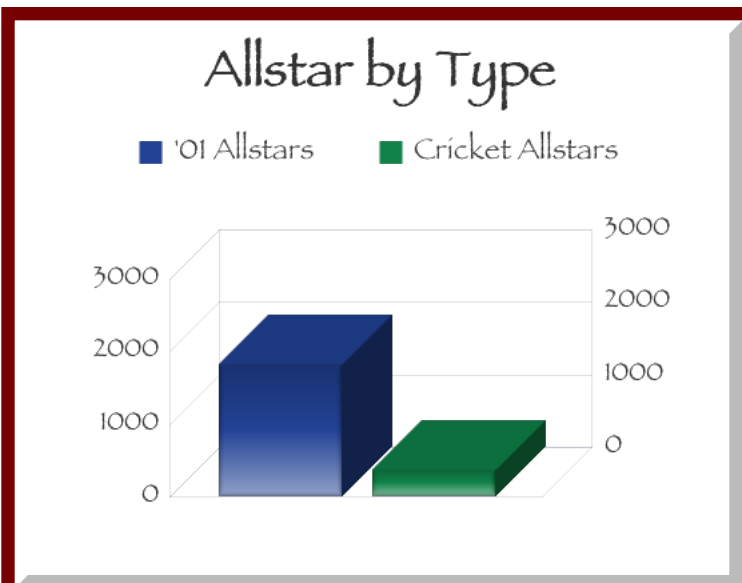

Player Profile for:

Billy Regnier

Nassau B - Quarter Mile
Fall 2011

MVP Points
7542.4

Overall Record
46 - 10
82.1%

Home Record
32 - 4
88.9%

Record w/Advantage
22 - 3
88.0%

'01 Record
26 - 8
76.5%

Individual Games
10 - 2
83.3%

Away Record
14 - 6
70.0%

Record w/o Advantage
24 - 7
77.4%

Cricket Record
20 - 2
90.9%

Highest Checkout
108

Best Allstar Night
399

'01 Allstar Breakdown

95-99	100-119	120-139	140-159	160-177	171	180
2	15	1	0	0	0	0

'01 Allstar Total
1822

Highest Open
198.4

Avg. Allstar Night
198.4

Cricket Allstar Breakdown

C3	C4	C5	C6	R6	R7	R8	R9	C3+ Trip	C4+ Trip
2	0	0	0	1	0	0	0	0	0

Cricket Allstar Total
360

Detailed Stats per Game Type

301 Game Stats

Overall	With Advantage	Without Advantage	Home	Away
0 - 1 0.0%	0 - 1 0.0%	0 - 0 0.0%	0 - 1 0.0%	0 - 0 0.0%
0	0	0	0	0

Average	Breakdown of High Rounds						
0.0	95-99	100-119	120-139	140-159	160-179	171's	180's
0.0	0	0	0	0	0	0	0
0.0 / 0.0	Best Game		Best Checkout		Best Open		
	0		0		0		

401 Game Stats

Overall	With Advantage	Without Advantage	Home	Away
10 - 1 90.9%	2 - 0 100.0%	8 - 1 88.9%	7 - 0 100.0%	3 - 1 75.0%
808	208	600	500	308

Average	Breakdown of High Rounds						
75.2	95-99	100-119	120-139	140-159	160-179	171's	180's
0.0	8	0	0	0	0	0	0
0.0 / 0.0	Best Game		Best Checkout		Best Open		
	16 darts		108		0		

501 Game Stats

Overall	With Advantage	Without Advantage	Home	Away
8 - 3 72.7%	3 - 1 75.0%	5 - 2 71.4%	6 - 1 85.7%	2 - 2 50.0%
494	295	199	494	0

Average	Breakdown of High Rounds						
0.0	95-99	100-119	120-139	140-159	160-179	171's	180's
0.0	2	3	0	0	0	0	0
0.0 / 0.0	Best Game		Best Checkout		Best Open		
	0		0		0		

601 Game Stats

Overall	With Advantage	Without Advantage	Home	Away
8 - 3 72.7%	6 - 1 85.7%	2 - 2 50.0%	6 - 1 85.7%	2 - 2 50.0%
520	420	100	420	100

Average	Breakdown of High Rounds						
0.0	95-99	100-119	120-139	140-159	160-179	171's	180's
0.0	0	4	1	0	0	0	0
0.0 / 0.0	Best Game		Best Checkout		Best Open		
	0		0		0